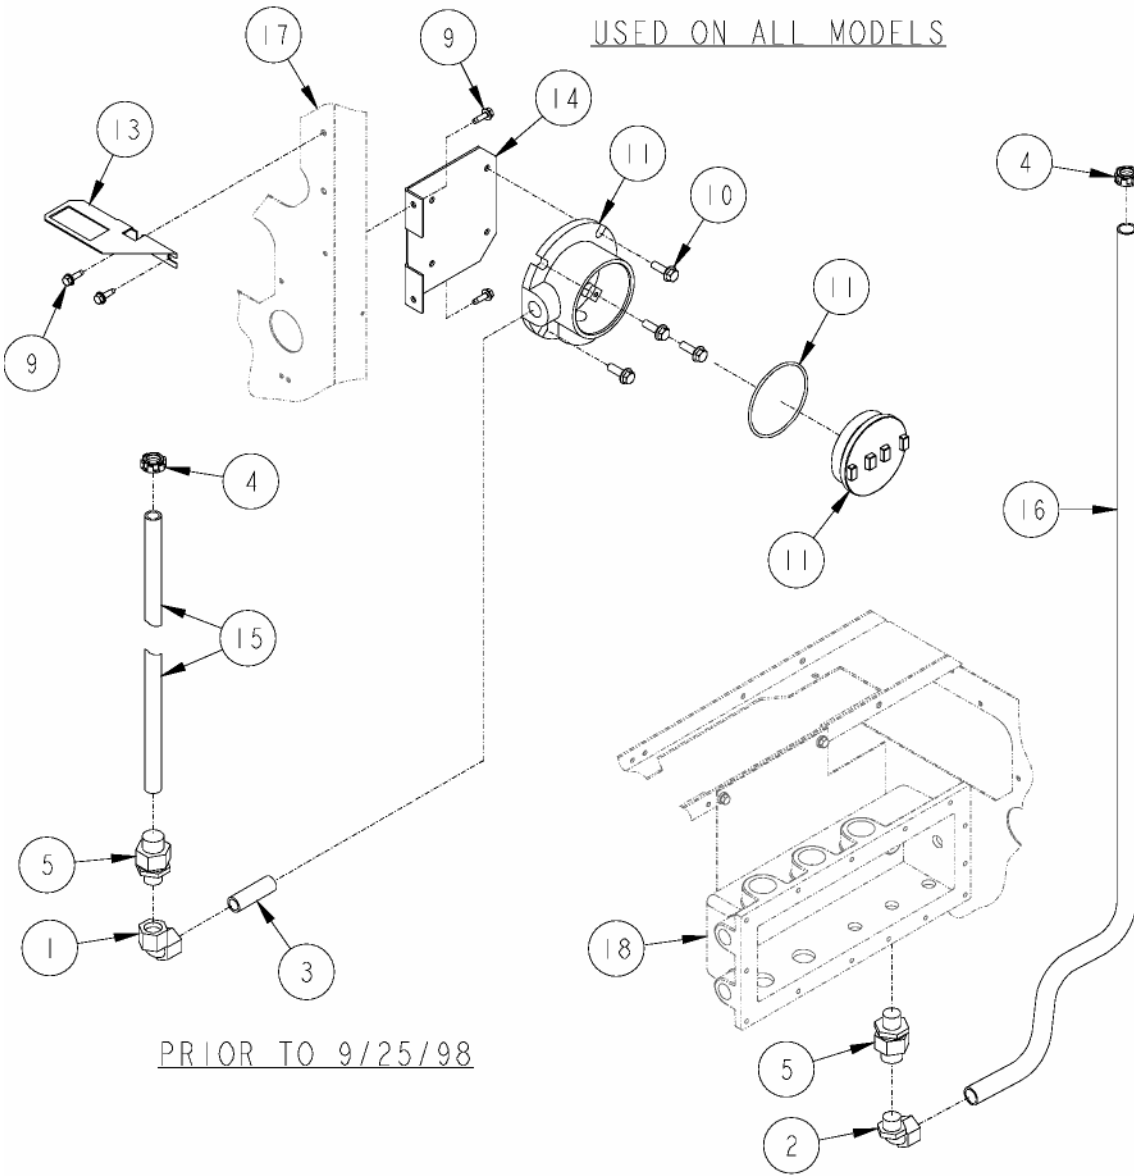

PRIOR TO 9/25/98

9/25/98 TO PRESENT