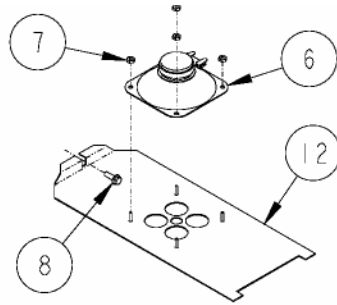

CONNECTION BOX ASSEMBLY

SUCTION SYSTEM NARROW FRAME

1-72857

CONNECTION BOX ASSEMBLY
SUCTION SYSTEM NARROW
FRAME

ITEM PART			ITEM PART		
NO.	NO.	DESCRIPTION	NO.	NO.	DESCRIPTION
1	X-424-3	Pipe Plug	18	4080005	Connection Box
2	X-426-1	Pipe Plug	19	4080006	Connection Box Cover
3	X-456	1" x 3/4" Conduit Bushing	20	4090102	3/4" Conduit Street Elbow
4	X-456	1" x 3/4" Conduit Bushing	21	8200506	J Box Mounting Bracket
	06-51901	1" Pipe Plug (Models only)	22	8801343	Conduit Nut
5	1-132705	Conduit Washer	23	For parts call out of Center Enclosure Assembly see	
6	1-132706	Conduit Nut	24	<u>For parts call out of Motor Assembly see 72858.</u>	
7	1-228645	1/2" Conduit Hole Plug			1-72857
8	1-231866	Barrier Body			
9	1-233721	3/4" Male Union			
10	1-233722	3/4" Elbow Union			
11	1-233723	Upper Motor Conduit			
12	1-233724	Lower Motor Conduit			
13	1-321223	J Box Conduit			
14	4005047	1/4 x 1/2" Long Screw			
15	4005070	Screw			
16	4006010	Screw			
17	4036010	Lockwasher			

SPEAKER & CONDUIT ASSEMBLY

USED ON ALL MODELS

PRIOR TO 9/25/98

9/25/98 TO PRESENT

SPEAKER & CONDUIT ASSEMBLY

ITEM NO.	PART NO.	DESCRIPTION
1	X-617-1	1/2" x 90° Elbow (Female/Female)
2	X-617-3	1/2" x 90° Elbow (Male/Female)
3	X-617-27	1/2" x 2-1/4" Long Nipple
4	X-618-10	1/2" Conduit Bushing
5	X-619-22	1/2" Union
6	0070525	Speaker
7	30220062	#6-32 Keps Nut
8	4003582	#8-32 x 3/8" Long Screw
9	4005047	1/4 x 1/2" Long Screw
10	4005516	5/16-18 x 1" Long Screw
11	4090082	Intercom Junction Box
12	8200432	Intercom Speaker Bracket
13	8200437	Conduit Support Bracket
14	8801251	Intercom Junction Box Bracket
15	8801315	Intercom Conduit Assembly
16	<u>Speaker Conduit</u>	
	8801469	Wide
	8801470	Narrow
17	<u>For parts call out of Lower Frame Assembly see</u>	
18	<u>For parts call out of Connection Box Assembly see:</u>	
	72849	Franklin Assist Vapor (Wide Frame)
	72850	Franklin Assist Vapor (Narrow Frame)
	72851	Vapor Balance & Non-Vapor (Narrow & Wide Frame)