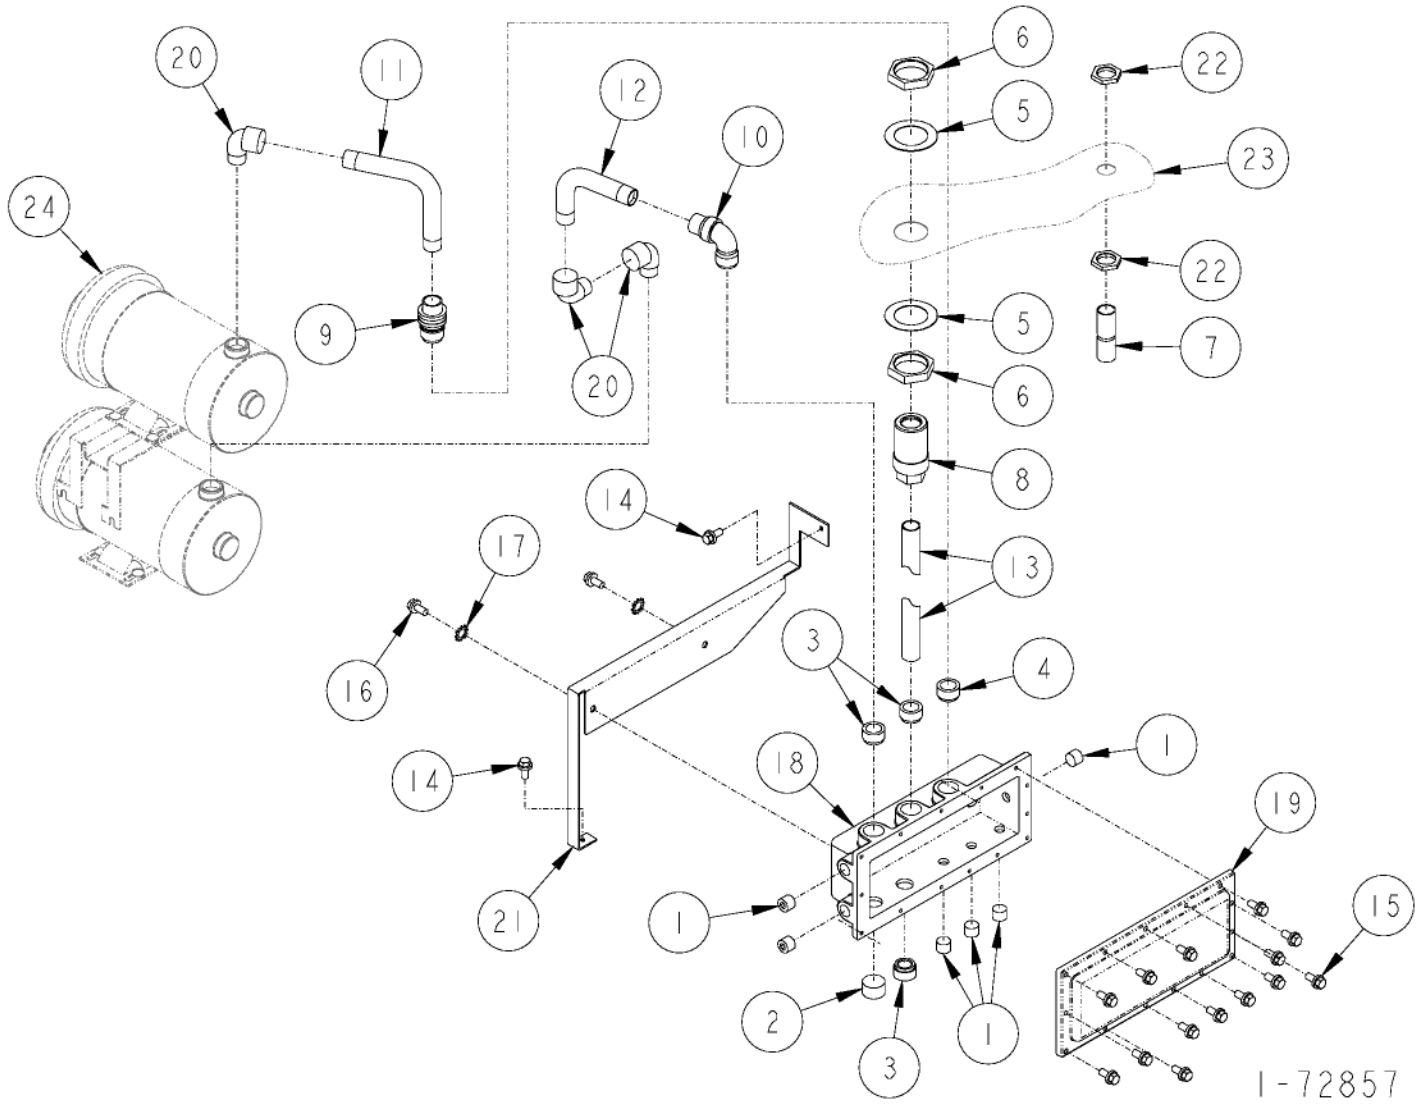

CONNECTION BOX ASSEMBLY

VAPOR BALANCE & NON-VAPOR

1-72851

CONNECTION BOX ASSEMBLY VAPOR BALANCE & NON-VAPOR

ITEM NO.	PART NO.	DESCRIPTION
1	X-424-3	Pipe Plug
2	X-426-1	Pipe Plug
3	X-456	Reducer
4	1-132705	Conduit Washer
5	1-132706	Conduit Nut
6	1-231866	Barrier Body
7	<u>Conduit</u>	
	1-321222	All models except listed below
	8801496	Model 34442 only
8	4005047	1/4 x 1/2" Long Screw
9	4005070	Screw
10	4006010	Screw
11	4036010	Lockwasher
12	4080005	Connection Box
13	4080006	Connection Box Cover
14	8801074	Connection Box Mounting Bracket
15	8801343	Conduit Nut
16	8800412	Conduit Plug
17	For parts call out of Lower Frame Assembly see 72824.	

CONNECTION BOX ASSEMBLY

SUCTION SYSTEM NARROW FRAME

1-72857

CONNECTION BOX ASSEMBLY
SUCTION SYSTEM NARROW
FRAME

ITEM PART			ITEM PART		
NO.	NO.	DESCRIPTION	NO.	NO.	DESCRIPTION
1	X-424-3	Pipe Plug	18	4080005	Connection Box
2	X-426-1	Pipe Plug	19	4080006	Connection Box Cover
3	X-456	1" x 3/4" Conduit Bushing	20	4090102	3/4" Conduit Street Elbow
4	X-456	1" x 3/4" Conduit Bushing	21	8200506	J Box Mounting Bracket
	06-51901	1" Pipe Plug (Models only)	22	8801343	Conduit Nut
5	1-132705	Conduit Washer	23	For parts call out of Center Enclosure Assembly see	
6	1-132706	Conduit Nut	24	<u>For parts call out of Motor Assembly see 72858.</u>	
7	1-228645	1/2" Conduit Hole Plug			1-72857
8	1-231866	Barrier Body			
9	1-233721	3/4" Male Union			
10	1-233722	3/4" Elbow Union			
11	1-233723	Upper Motor Conduit			
12	1-233724	Lower Motor Conduit			
13	1-321223	J Box Conduit			
14	4005047	1/4 x 1/2" Long Screw			
15	4005070	Screw			
16	4006010	Screw			
17	4036010	Lockwasher			