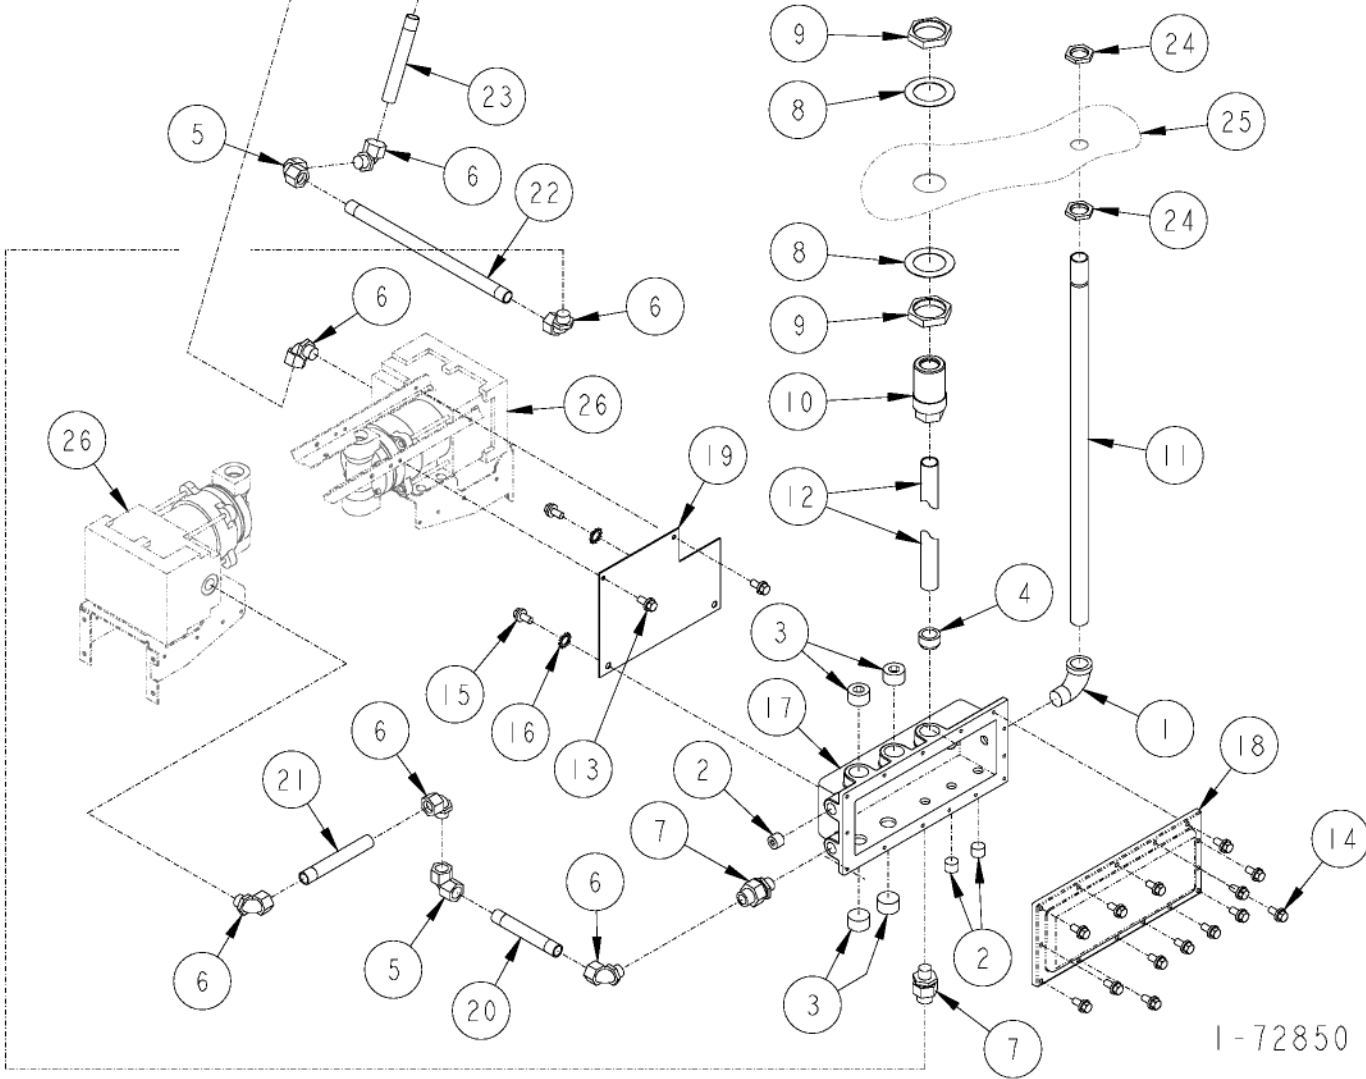

1-72849

CONNECTION BOX ASSEMBLY
FRANKLIN ASSIST VAPOR
WIDE FRAME

ITEM PART			ITEM PART		
NO.	NO.	DESCRIPTION	NO.	NO.	DESCRIPTION
1	X-420-8	90° Street Elbow	19	8801074	Connection Box Mounting Bracket
2	X-424-3	Pipe Plug	20	8801221	Conduit
3	X-426-1	Pipe Plug	21	8801222	Conduit
4	X-456	Reducer	22	8801224	Conduit
5	X-617-1	1/2" x 90° Elbow (Female/Female)	23	8801225	Conduit
6	X-617-3	1/2" x 90° Elbow (Male/Female)	24	8801343	Conduit Nut
7	X-619-22	1/2" Union	25	<u>For parts call out of Lower Frame Assembly see 72824.</u>	
8	1-132705	Conduit Washer	26	<u>For parts call out of Vapor Control Assembly see 72848.</u>	
9	1-132706	Conduit Nut			
10	1-231866	Barrier Body			1-72849
11	2-233720	Conduit			
12	<u>Conduit</u>				
	1-321222	All models except 34442			
	8801496	Model 34442			
13	4005047	1/4 x 1/2" Long Screw			
14	4005070	Screw			
15	4006010	Screw			
16	4036010	Lockwasher			
17	4080005	Connection Box			
18	4080006	Connection Box Cover			

CONNECTION BOX ASSEMBLY

FRANKLIN ASSIST VAPOR NARROW FRAME

1-72850

CONNECTION BOX ASSEMBLY
FRANKLIN ASSIST VAPOR
NARROW FRAME

ITEM PART			ITEM PART		
NO.	NO.	DESCRIPTION	NO.	NO.	DESCRIPTION
1	X-420-8	90° Street Elbow	23	8801263	Conduit
2	X-424-3	Pipe Plug	24	8801343	Conduit Nut
3	X-426-1	Pipe Plug	25 For parts call out of Lower Frame Assembly see 72824.		
4	X-456	Reducer	26 For parts call out of Vapor Control Assembly see 72848.		
5	X-617-1	1/2" x 90° Elbow (Female/Female)			
6	X-617-3	1/2" x 90° Elbow (Male/Female)			1-72850
7	X-619-22	1/2" Union			
8	1-132705	Conduit Washer			
9	1-132706	Conduit Nut			
10	1-231866	Barrier Body			
11	2-233720	Conduit			
12	1-321222	Conduit			
13	4005047	1/4 x 1/2" Long Screw			
14	4005070	Screw			
15	4006010	Screw			
16	4036010	Lockwasher			
17	4080005	Connection Box			
18	4080006	Connection Box Cover			
19	8801074	Connection Box Mounting Bracket			
20	8801260	Conduit			
21	8801261	Conduit			
22	8801262	Conduit			