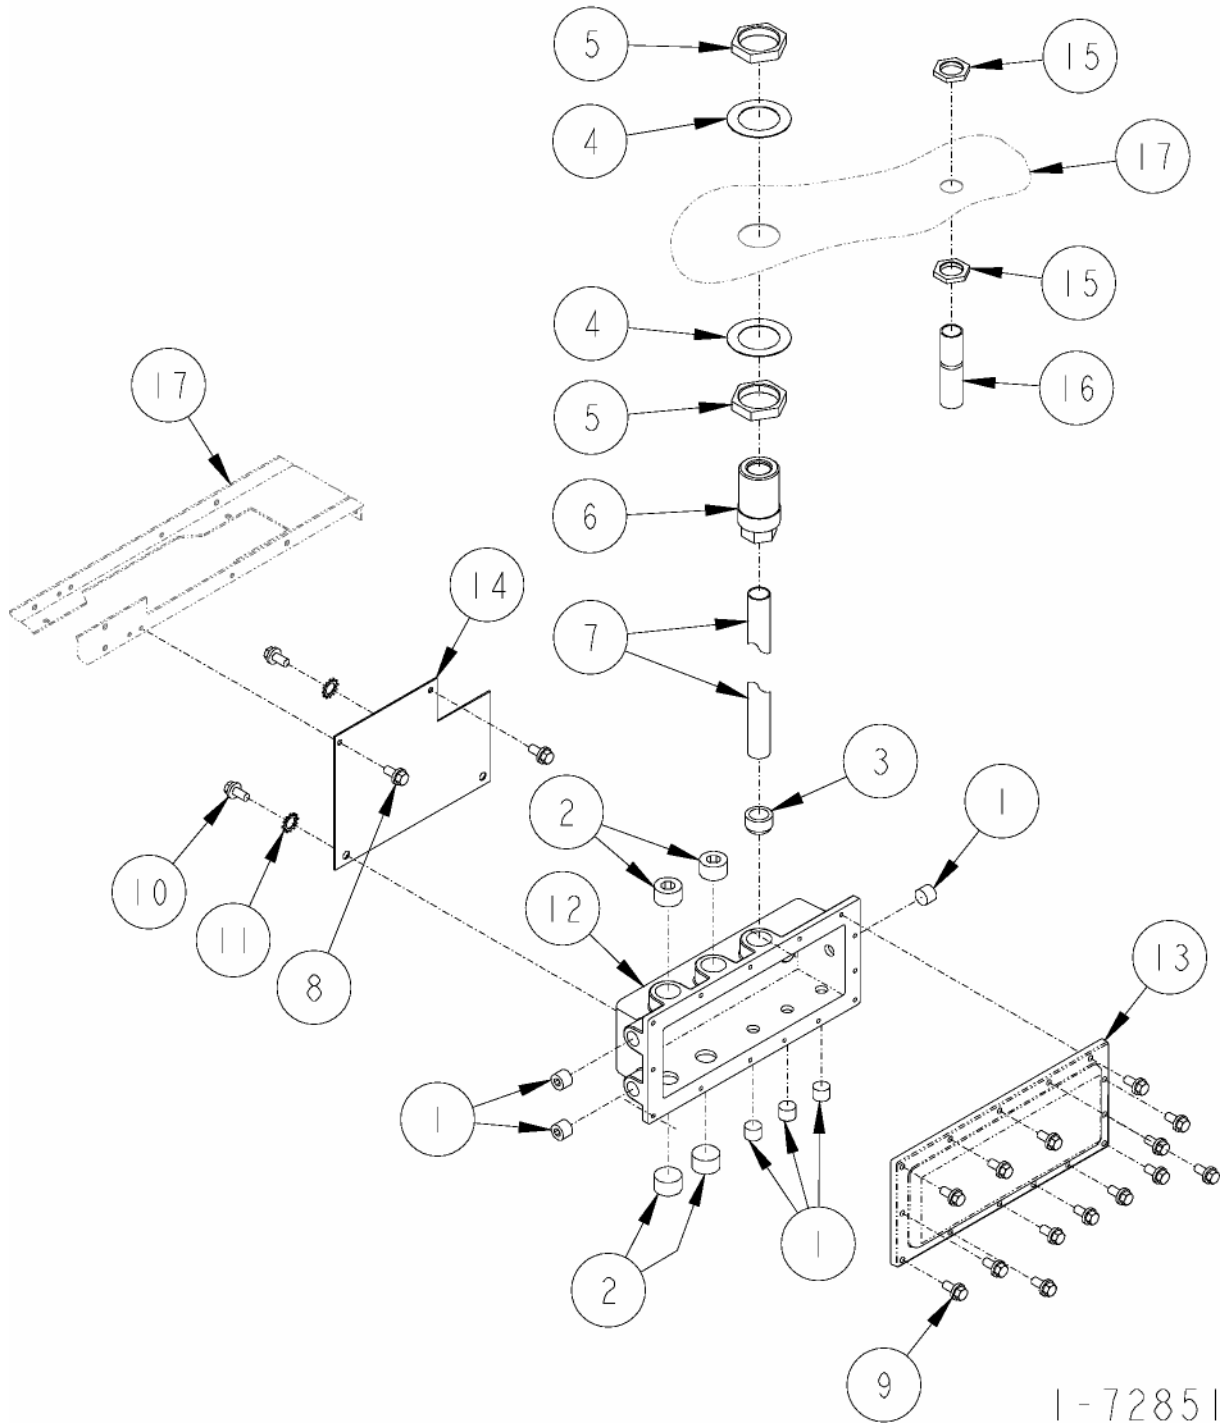

CONNECTION BOX ASSEMBLY

FRANKLIN ASSIST VAPOR NARROW FRAME

1-72850

CONNECTION BOX ASSEMBLY
FRANKLIN ASSIST VAPOR
NARROW FRAME

ITEM PART			ITEM PART		
NO.	NO.	DESCRIPTION	NO.	NO.	DESCRIPTION
1	X-420-8	90° Street Elbow	23	8801263	Conduit
2	X-424-3	Pipe Plug	24	8801343	Conduit Nut
3	X-426-1	Pipe Plug	25 For parts call out of Lower Frame Assembly see 72824.		
4	X-456	Reducer	26 For parts call out of Vapor Control Assembly see 72848.		
5	X-617-1	1/2" x 90° Elbow (Female/Female)			
6	X-617-3	1/2" x 90° Elbow (Male/Female)			1-72850
7	X-619-22	1/2" Union			
8	1-132705	Conduit Washer			
9	1-132706	Conduit Nut			
10	1-231866	Barrier Body			
11	2-233720	Conduit			
12	1-321222	Conduit			
13	4005047	1/4 x 1/2" Long Screw			
14	4005070	Screw			
15	4006010	Screw			
16	4036010	Lockwasher			
17	4080005	Connection Box			
18	4080006	Connection Box Cover			
19	8801074	Connection Box Mounting Bracket			
20	8801260	Conduit			
21	8801261	Conduit			
22	8801262	Conduit			

CONNECTION BOX ASSEMBLY

VAPOR BALANCE & NON-VAPOR

1-72851

CONNECTION BOX ASSEMBLY VAPOR BALANCE & NON-VAPOR

ITEM NO.	PART NO.	DESCRIPTION
1	X-424-3	Pipe Plug
2	X-426-1	Pipe Plug
3	X-456	Reducer
4	1-132705	Conduit Washer
5	1-132706	Conduit Nut
6	1-231866	Barrier Body
7	<u>Conduit</u>	
	1-321222	All models except listed below
	8801496	Model 34442 only
8	4005047	1/4 x 1/2" Long Screw
9	4005070	Screw
10	4006010	Screw
11	4036010	Lockwasher
12	4080005	Connection Box
13	4080006	Connection Box Cover
14	8801074	Connection Box Mounting Bracket
15	8801343	Conduit Nut
16	8800412	Conduit Plug
17	For parts call out of Lower Frame Assembly see 72824.	