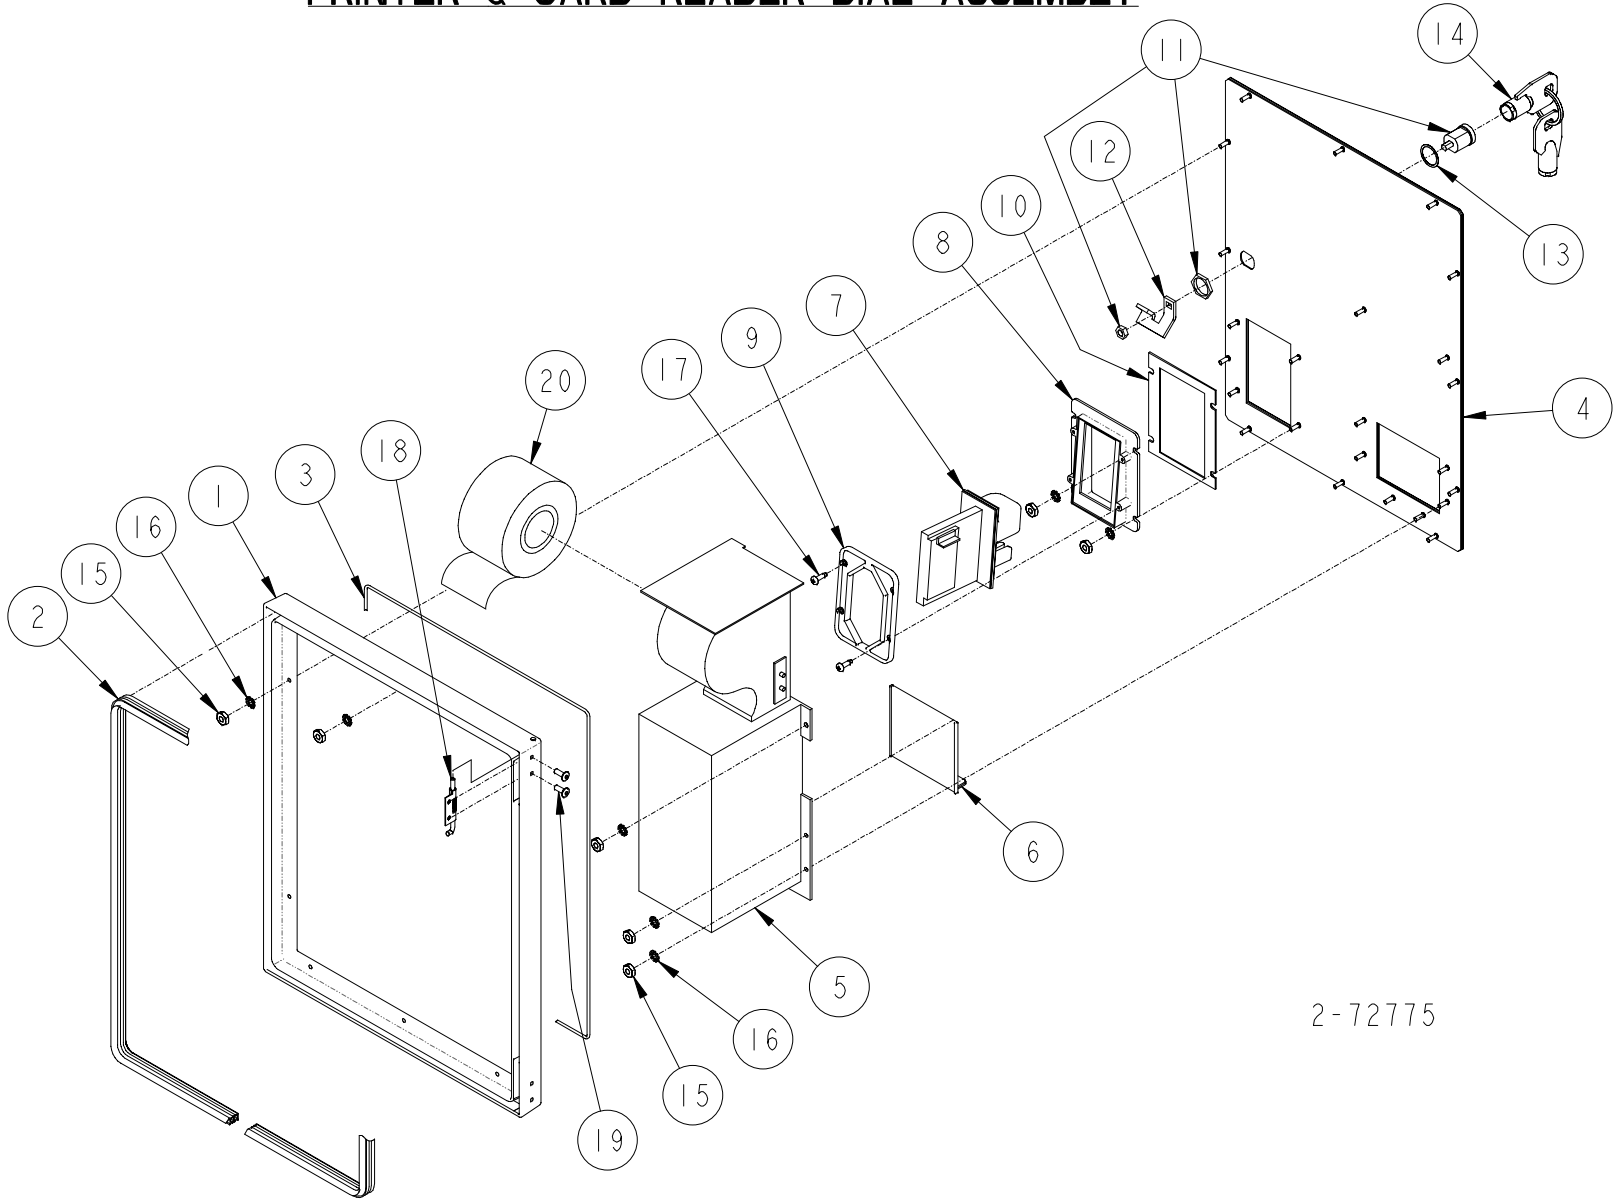

For complete Access Dial Assembly order: 321115-3

3-72776

PRINTER & CARD READER DIAL ASSEMBLY

2-72775

PRINTER & CARD READER DIAL ASSEMBLY

ITEM NO.	PART NO.	DESCRIPTION
1	1-233862	Door Frame
2	1-233681	Dial Seal
3	1-233680	Dial Plate Seal
4	2-422755	Door Panel
5	1-321147	Seiko Printer
6	51-01448-00	Receipt Door
7	1-321119	Cardreader
8	1-321150	Card Reader Bezel
9	1-233683	Card Reader Clamp
10	1-233687	Cushion
11	1-231841	Waterproof Lock
12	1-233673	Lock Cam
13	2-127656	Lock Gasket
14	2-231841	Tubular Key (TPX 88)
15	03-50211	#6-32 Hex Machine Nut
16	03-50762	#6 Shakeproof Lockwasher
17	1-232848	Phillips Pan Head Self Tapping Screw
18	4180003	Door Hinge Assembly
19	1-128281	Pop Rivet
20	1-233712	Paper Roll