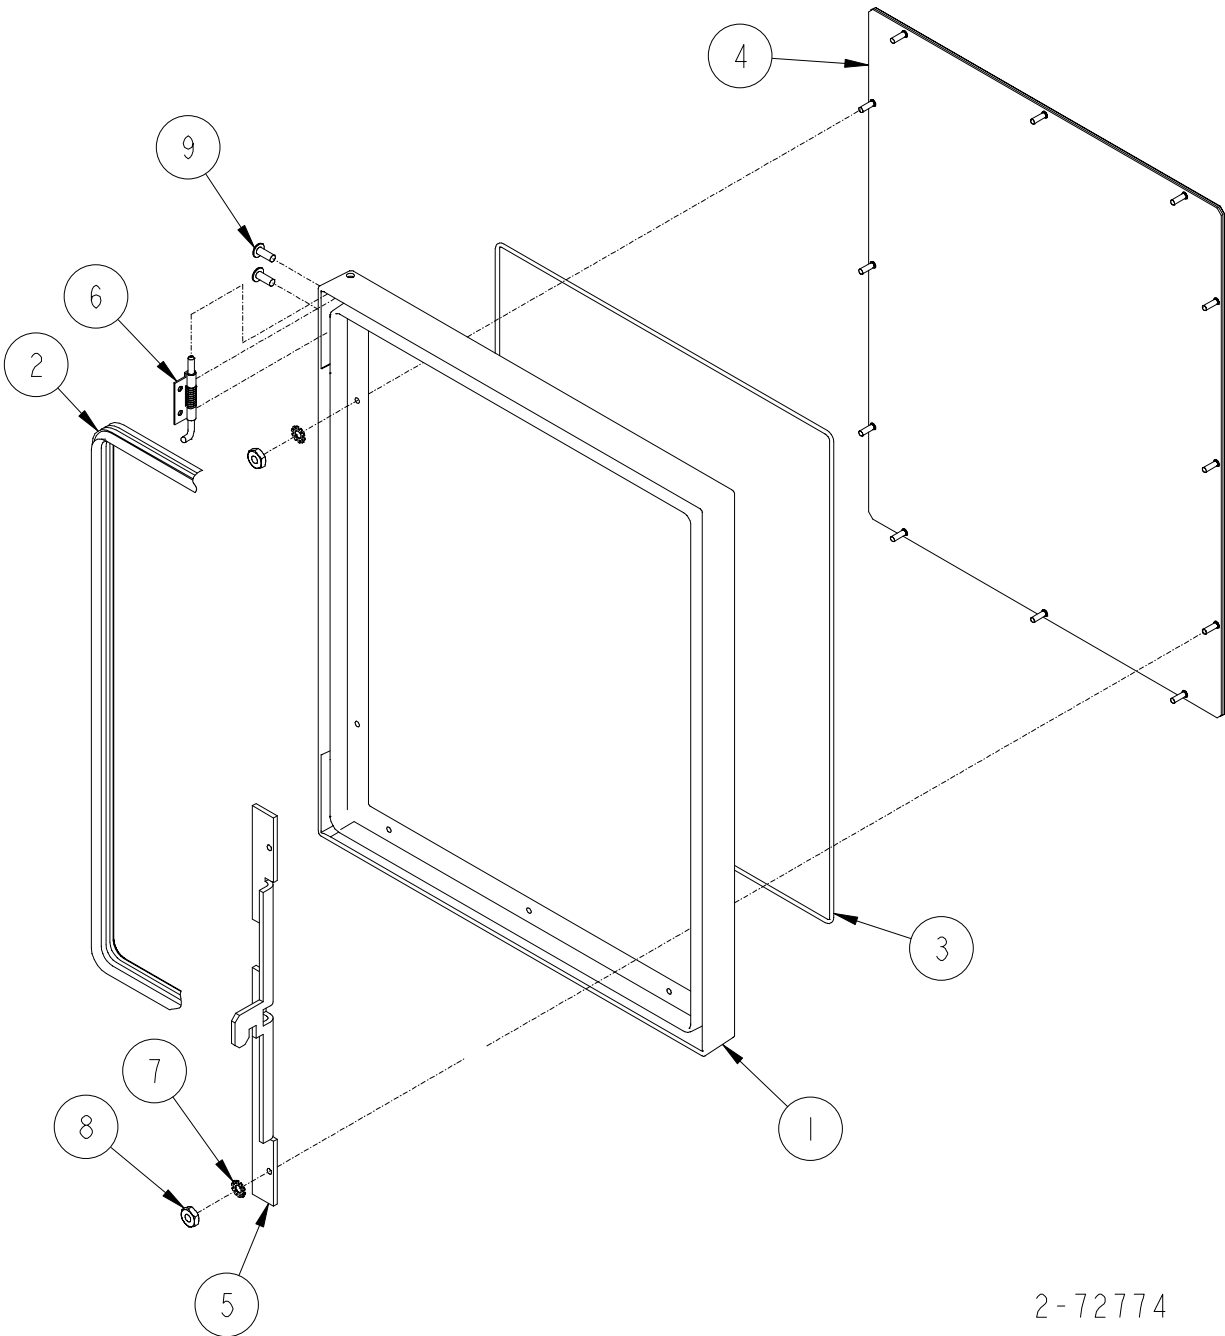

DIAL BLANK ASSEMBLY

(CENTER & RIGHT SIDE)

2-72774

DIAL BLANK ASSEMBLY
(Center & Right Side)

ITEM NO.	PART NO.	DESCRIPTION
1	1-233862	Door Frame
2	1-233681	Dial Seal
3	1-233680	Dial Plate Seal
4	4-422755	Door Panel
5	1-321099	Dial Latch
6	4180002	Door Hinge Assembly
7	03-50762	#6 Shakeproof Lockwasher
8	03-50211	#6-32 Hex Machine Nut
9	1-128281	Pop Rivet

Reference for Tokheim internal use only:

321115-4   Access Door Assembly

1-72774

6
A