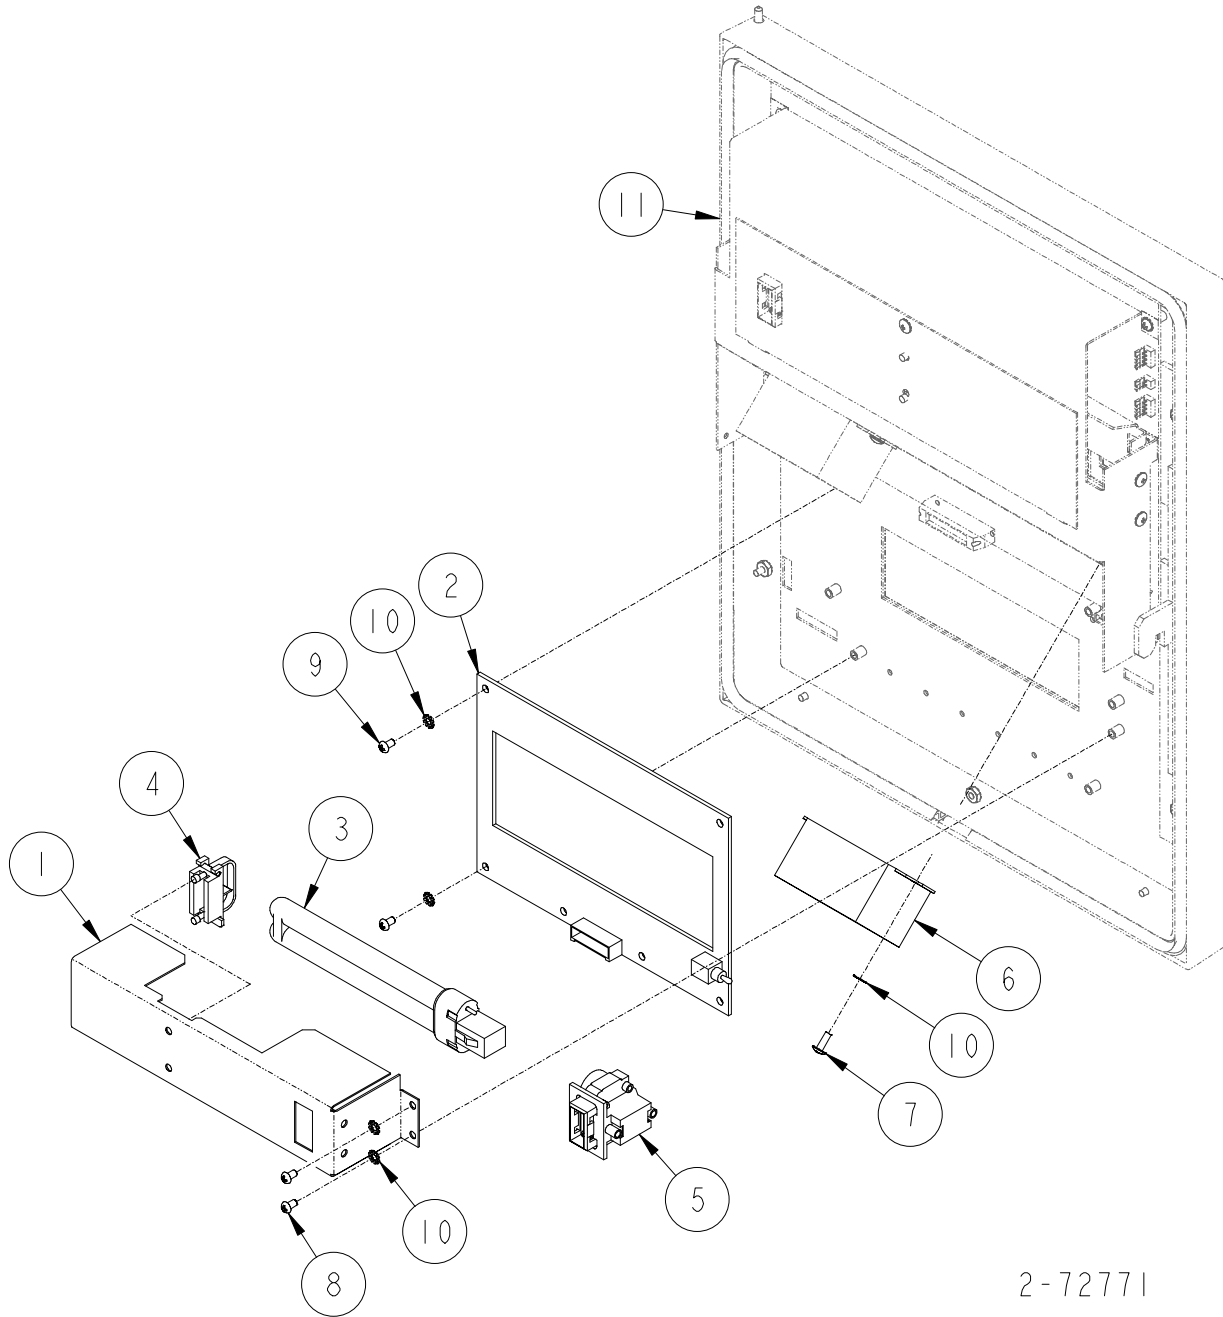

2-72782b

6
A

See Color Chart
72823

MONEY/VOLUME PANEL ASSEMBLY
(INSIGHT)

PC. NO.	CUT-OUT LOCATION (X = CUT-OUT)										X = EMBOSSSED	
	A	B	C	D	E	F	G	H	I	J		
1-422723	X		X		X							X
2-422723	X		X		X	X		X		X		X
3-422723	X	X	X	X								X
4-422723	X	X	X	X		X	X	X	X			X
5-422723	X				X							X
6-422723	X				X	X				X		X
7-422723			X									X
8-422723			X					X				X
9-422723	X	X	X	X	X							X
10-422723	X	X	X	X	X	X	X	X	X	X		X
11-422723		X	X	X								X
12-422723		X	X	X			X	X	X			X
37-422723	X		X		X							
38-422723	X		X		X	X		X		X		
39-422723	X	X	X	X								
40-422723	X	X	X	X		X	X	X	X			
41-422723	X				X							
42-422723	X				X	X				X		
43-422723				X								
44-422723				X				X				
45-422723	X	X	X	X	X							
46-422723	X	X	X	X	X	X	X	X	X	X		
47-422723		X	X	X								
48-422723		X	X	X			X	X	X			

I - 72781

See Color Chart
72823

This page reserved for future use.

6
A

DPT DIAL ASSEMBLY

2-72771

DPT DIAL ASSEMBLY

ITEM NO.	PART NO.	DESCRIPTION
1	1-321178	Reflector
2	<u>DPT Display</u>	
	1-421076	Domestic without cable
	2-421076	Domestic with cable
	3-421076	Hebrew
3	2-232122	Light
4	1-232120	Lampholder Support
5	1-232121	Lampholder
6	<u>Ballast & Harness Assembly</u>	
	422778-7	120 Volt 60hz
	422778-8	240 Volt 50hz
	422778-9	240 Volt 60hz
7	2-230689	#6 x 3/8" Long Phillips Truss Head Self Tapping Screw
8	88-50021	#6-32 x 1/4" Long Phillips Round Head Screw
9	90-50021	#6-32 x 5/16" Long Phillips Round Head Screw
10	03-50762	#6 Shakeproof Lockwasher
11	<u>For parts call out of Money/Volume Dial Assembly see 72770.</u>	