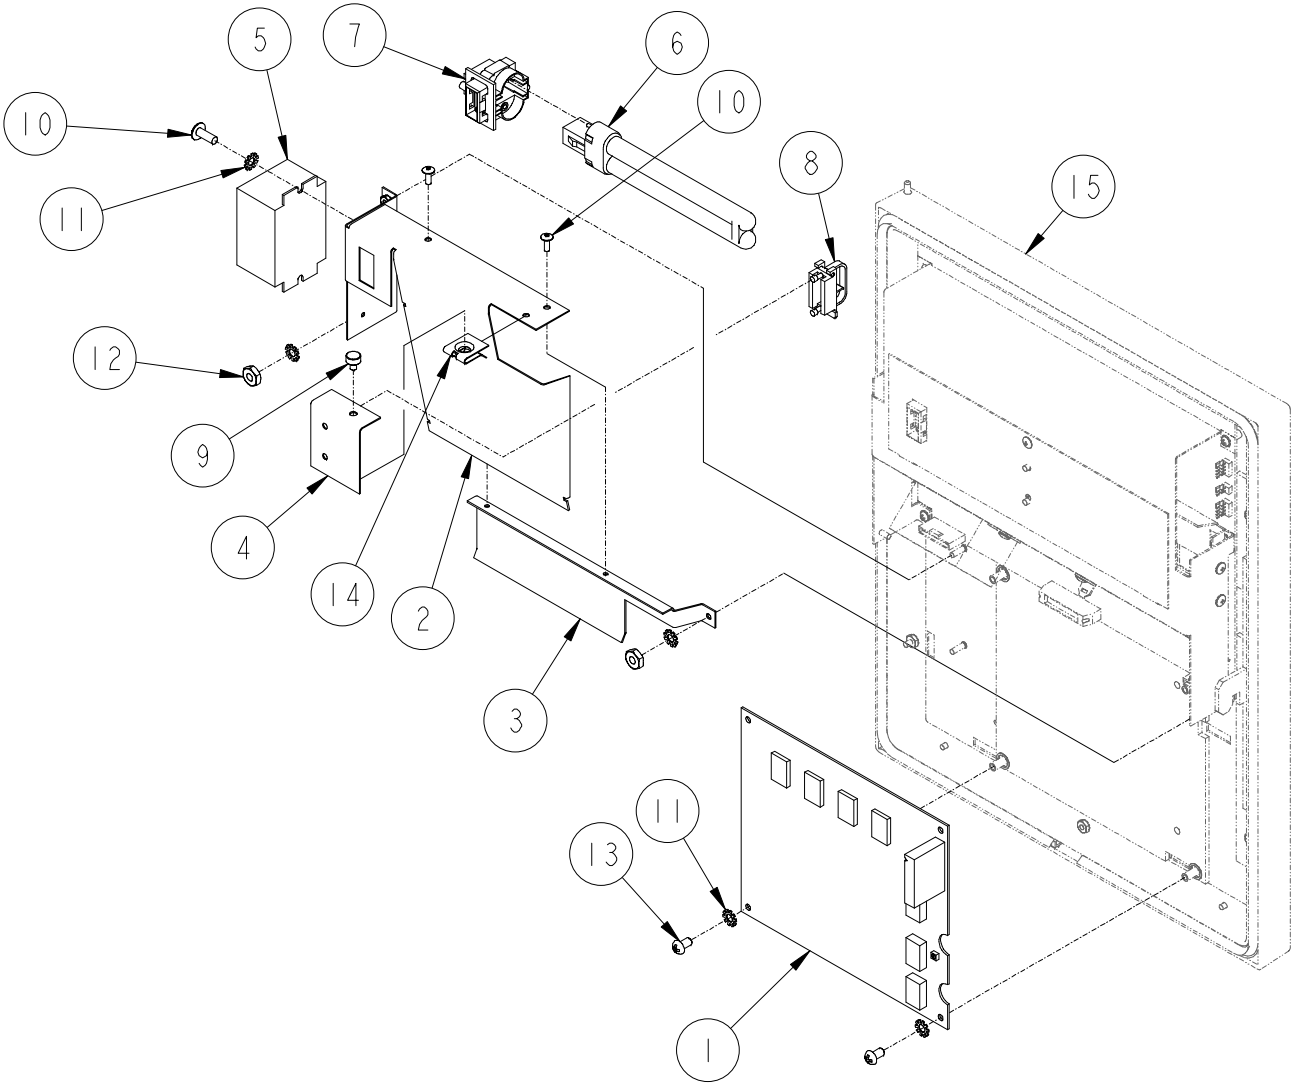

I - 72781

See Color Chart
72823

This page reserved for future use.

6
A

DPT DIAL ASSEMBLY

2-72771

DPT DIAL ASSEMBLY

ITEM NO.	PART NO.	DESCRIPTION
1	1-321178	Reflector
2	<u>DPT Display</u>	
	1-421076	Domestic without cable
	2-421076	Domestic with cable
	3-421076	Hebrew
3	2-232122	Light
4	1-232120	Lampholder Support
5	1-232121	Lampholder
6	<u>Ballast & Harness Assembly</u>	
	422778-7	120 Volt 60hz
	422778-8	240 Volt 50hz
	422778-9	240 Volt 60hz
7	2-230689	#6 x 3/8" Long Phillips Truss Head Self Tapping Screw
8	88-50021	#6-32 x 1/4" Long Phillips Round Head Screw
9	90-50021	#6-32 x 5/16" Long Phillips Round Head Screw
10	03-50762	#6 Shakeproof Lockwasher
11	<u>For parts call out of Money/Volume Dial Assembly see 72770.</u>	

1-72969

 6
A

INSIGHT DIAL ASSEMBLY

1-72772

INSIGHT DIAL ASSEMBLY

ITEM NO.	PART NO.	DESCRIPTION
1	1-422448	Graphic DPT Display
2	1-422661	Backlight Lampholder/Reflector
3	1-321107	Backlight Support Bracket
4	1-132849	Backlight Access Bracket
5	<u>Ballast & Harness Assembly</u>	
	422778-7	120 Volt 60hz
	422778-8	240 Volt 50hz
	422778-9	240 Volt 60hz
6	2-232122	Light
7	1-232121	Lampholder
8	1-232120	Lampholder Support
9	1-131110	Thumb Screw
10	2-230689	#6 x 3/8" Long Phillips Truss Head Self Tapping Screw
11	03-50762	#6 Shakeproof Lockwasher
12	03-50212	#6-32 Hex Machine Nut
13	88-50021	#6-32 x 1/4" Long Phillips Round Head Screw
14	4-130449	U-Nut
15	<u>For parts call out of Money/Volume Dial Assembly see 72770.</u>	