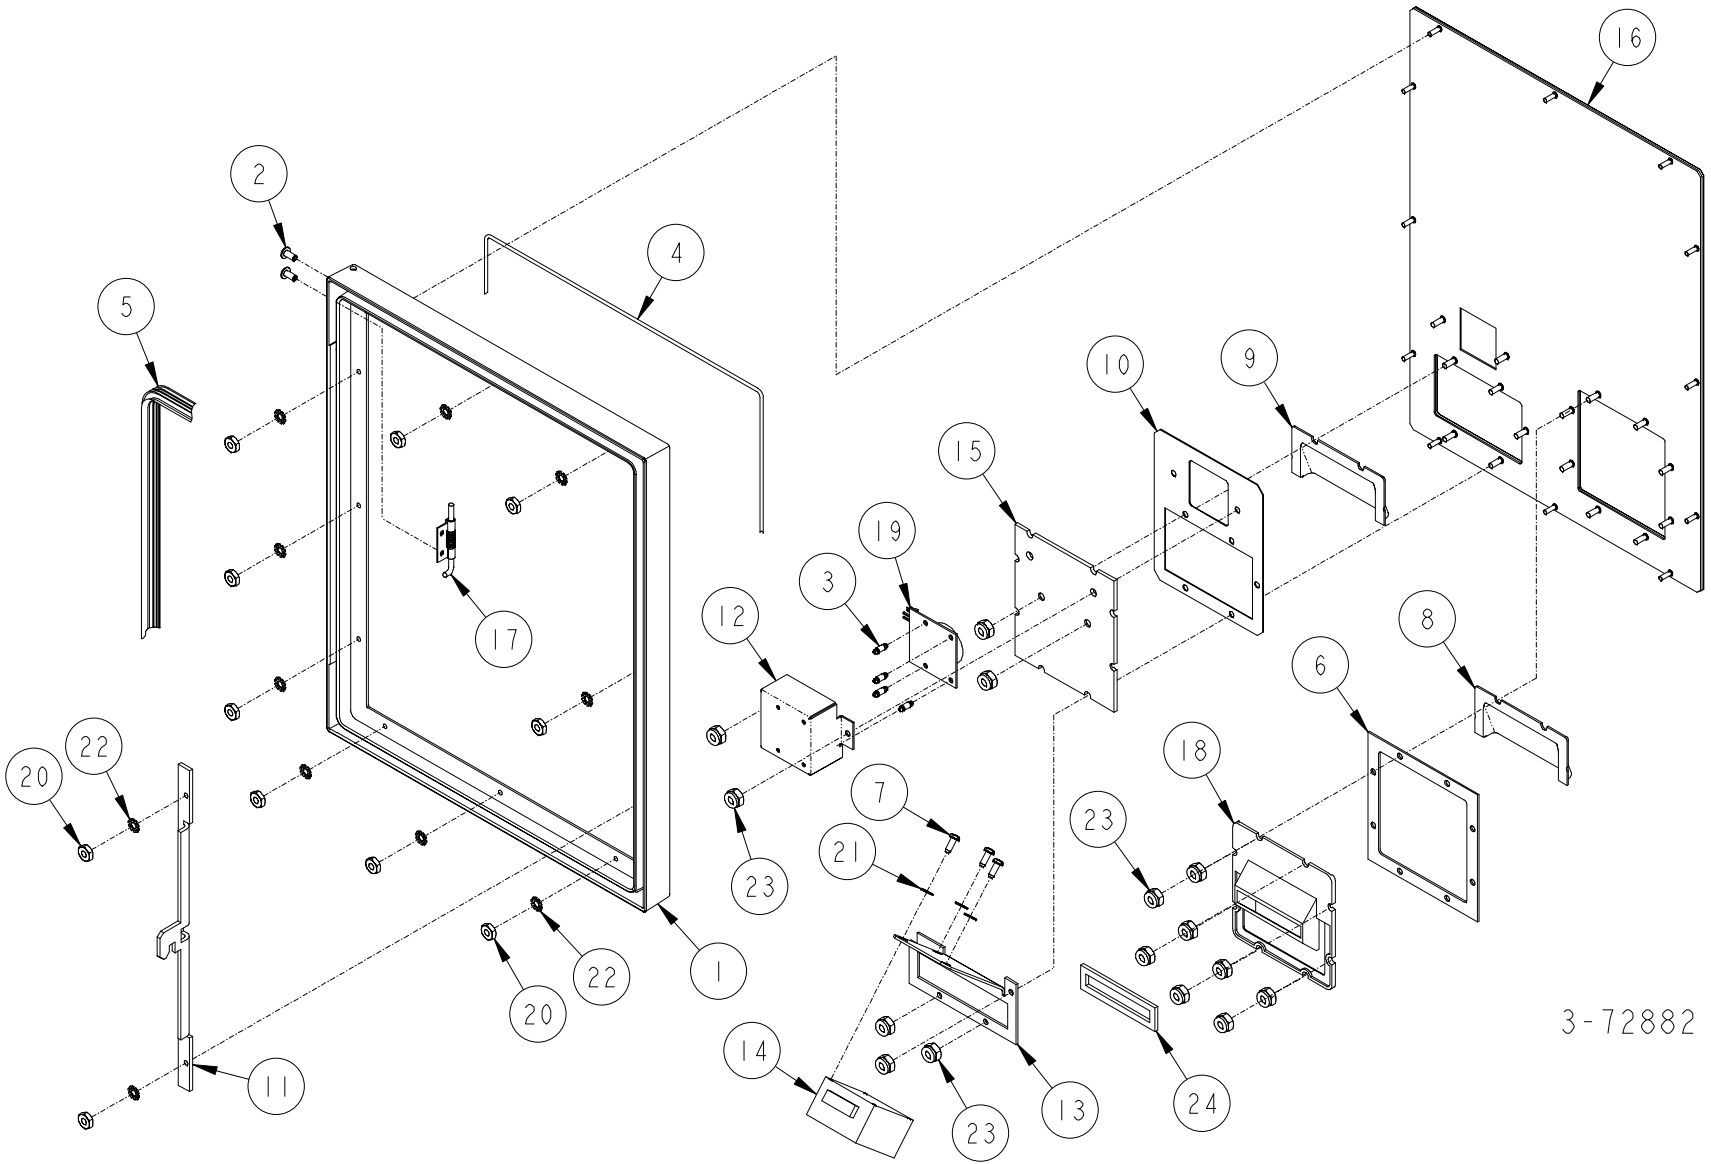

For complete Printer Dial Assembly order 321115-7

2-72777

45" BAR CODE SCANNER DIAL ASSEMBLY

3-72882

45" BAR CODE SCANNER DIAL ASSEMBLY

ITEM NO.	PART NO.	DESCRIPTION
1	1-233862	Door Frame
2	1-128281	Pop Rivet
3	6-225470	Standoff
4	1-233680	Dial Plate Seal
5	1-233681	Dial Seal
6	1-233730	Cash Acceptor Cushion
7	1-233760	Metric Screw
8	1-319449	Cash Acceptor Shield "Clear"
9	2-319449	Cash Acceptor Shield "Black"
10	4-320484	Cushion
11	1-321099	Dial Latch
12	1-321355	LED Box
13	1-321357	Scanner Bracket
14	1-321359	LS 1220 Scan Module
15	1-321361	Display Window
16	<u>Door Panel</u>	
	8-422755	Without Cash Acceptor
	9-422755	With Cash Acceptor
17	4180002	Door Hinge Assembly
18	1-421110	Cash Acceptor Bezel
19	422911-1	LED Board Assembly
20	03-50211	#6-32 Hex Machine Nut