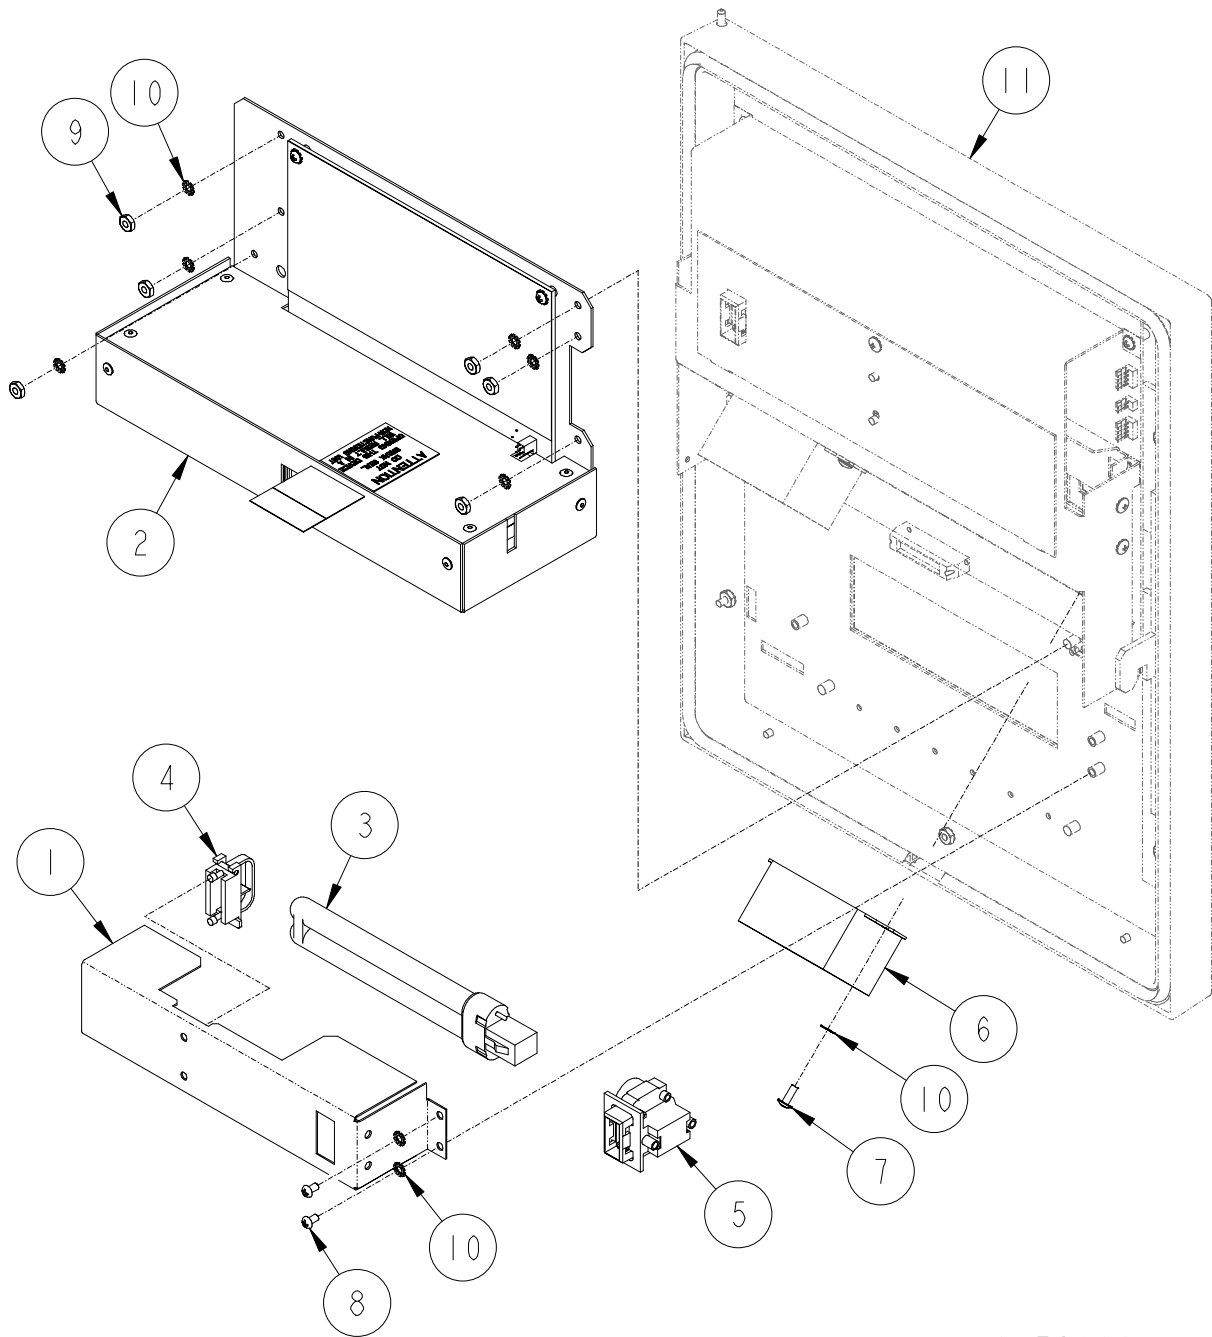

DPT TDS+ DIAL ASSEMBLY

1-72969

DPT TDS+ DIAL ASSEMBLY

ITEM NO.	PART NO.	DESCRIPTION
1	1-321178	Reflector
2	423350-1	TDS+ Display Module
3	2-232122	Light
4	1-232120	Lampholder Support
5	1-232121	Lampholder
6	<u>Ballast & Harness Assembly</u>	
	422778-7	120 Volt 60hz
	422778-8	240 Volt 50hz
	422778-9	240 Volt 60hz
7	2-230689	#6 x 3/8" Long Phillips Truss Head Self Tapping Screw
8	88-50021	#6-32 x 1/4" Long Phillips Round Head Screw
9	03-50212	#6-32 Hex Machine Nut
10	03-50762	#6 Shakeproof Lockwasher
11	<u>For parts call out of Money/Volume Dial Assembly see 72770.</u>	
<u>Reference for Tokheim internal use only</u>		
	422668	Money/Volume Dial Assembly

1-72969

6
A