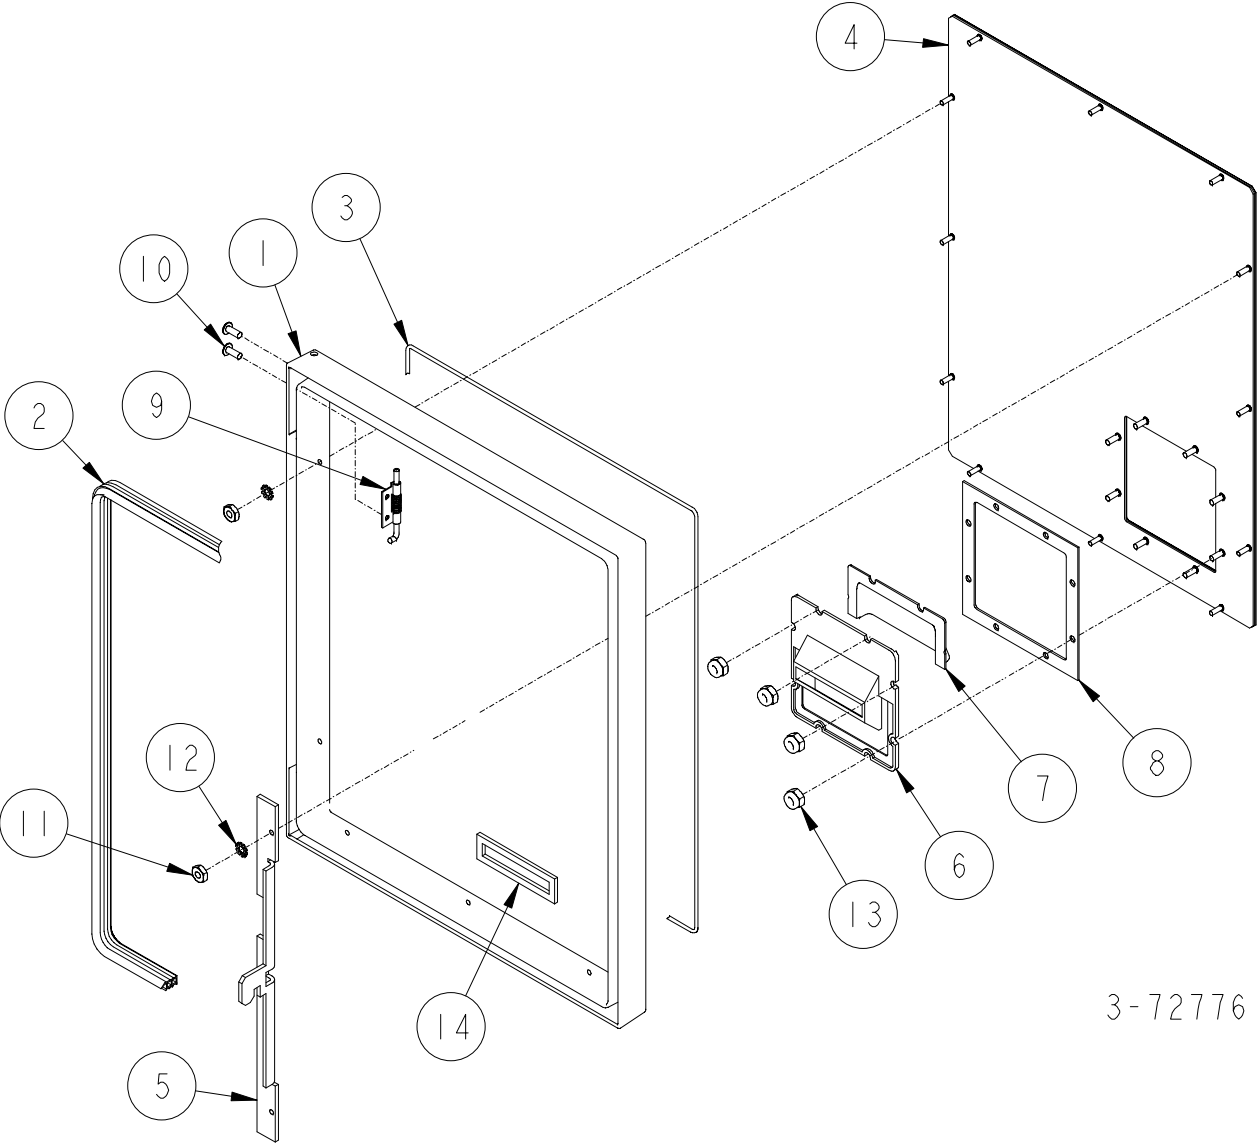

CASH ACCEPTOR DIAL ASSEMBLY

3-72776

CASH ACCEPTOR DIAL ASSEMBLY

ITEM NO.	PART NO.	DESCRIPTION
1	1-233862	Door Frame
2	1-233681	Dial Seal
3	1-233680	Dial Plate Seal
4	3-422755	Door Panel
5	1-321099	Dial Latch
6	1-421110	Cash Acceptor Bezel
7	1-319449	Cash Acceptor Shield
8	1-233730	Cash Acceptor Cushion
9	4180002	Door Hinge Assembly
10	1-128281	Pop Rivet
11	03-50211	#6-32 Hex Machine Nut
12	03-50762	#6 Shakeproof Lockwasher
13	04-55531	#8-32 Nylon Insert Lock Nut
14	1-233573	Cash Acceptor Cushion

For complete Access Dial Assembly order: 321115-3

3-72776