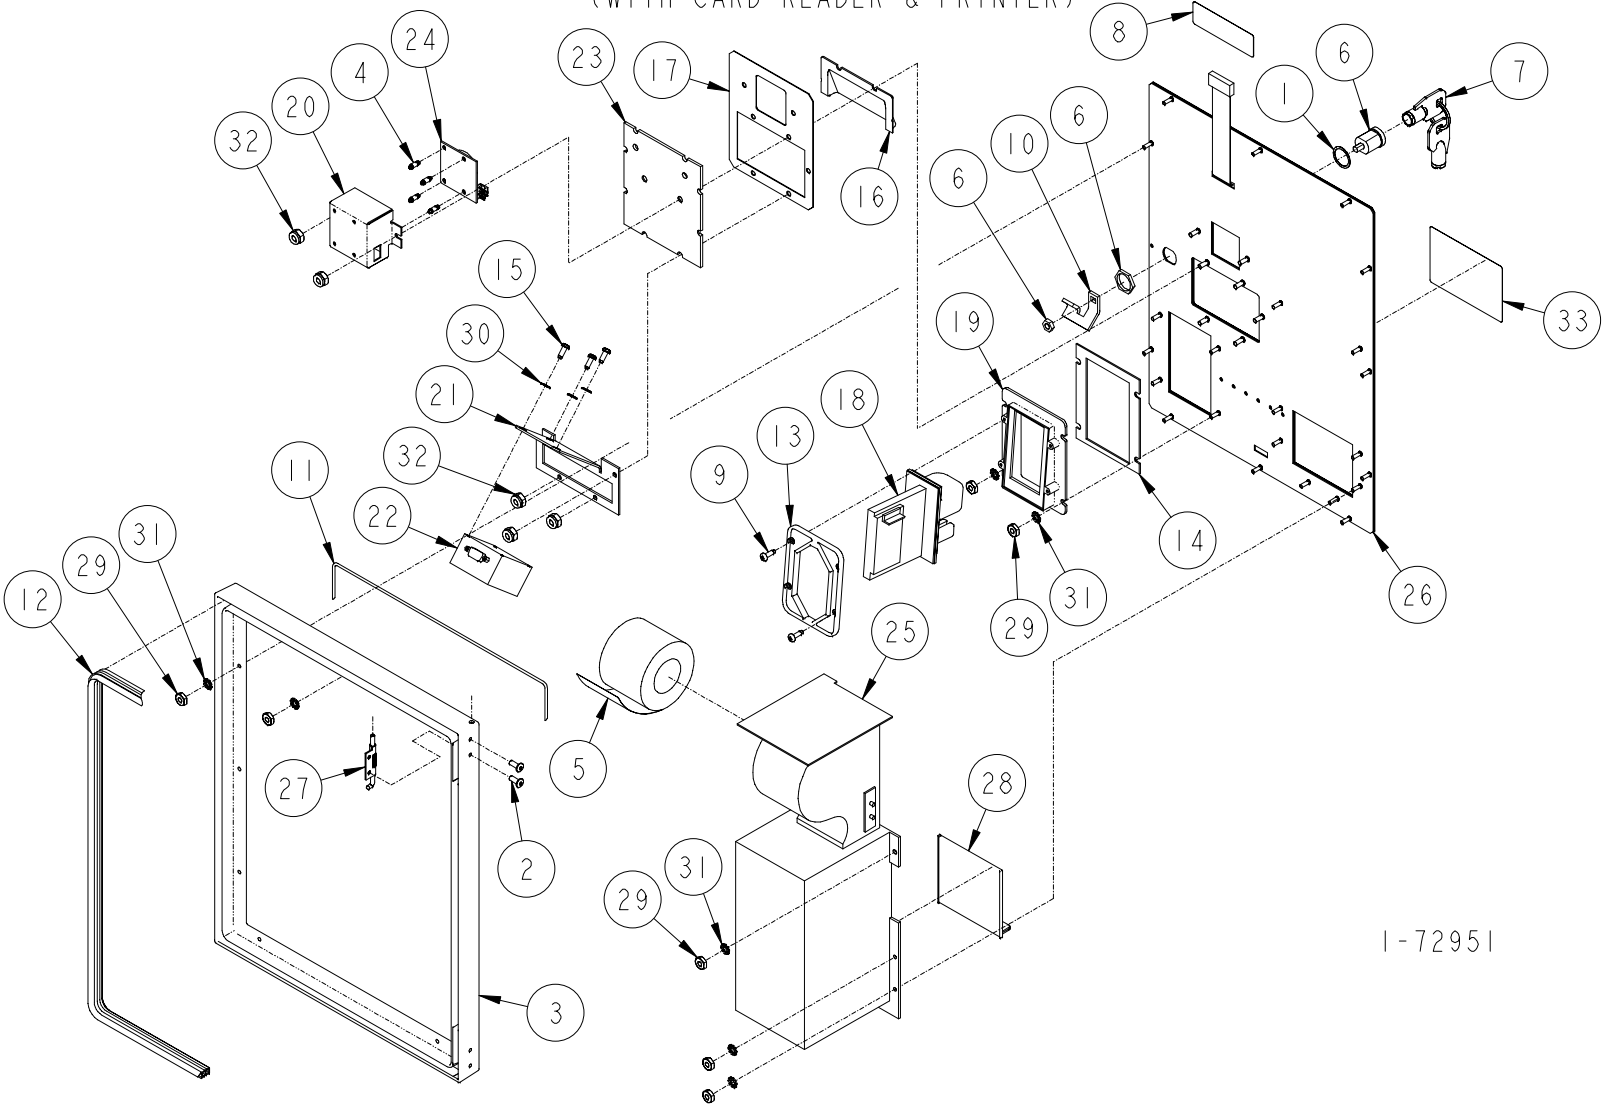

30" BAR CODE SCANNER DIAL ASSEMBLY (WITH CARD READER & PRINTER)

1-72951

30" BAR CODE SCANNER DIAL ASSEMBLY (WITH CARD READER & PRINTER)

ITEM NO.	PART NO.	DESCRIPTION	ITEM NO.	PART NO.	DESCRIPTION
1	2-127656	Lock Gasket	25	<u>Seiko Printer</u>	
2	1-128281	Pop Rivet		1-321147	Standard DPT
3	1-233862	Door Frame		5-321147	INSIGHT
4	6-225470	Standoff	26	<u>Door Panel</u>	
5	6-230492	Paper Roll		10-422755	Standard DPT
6	1-231841	Waterproof Lock		11-422755	INSIGHT
7	2-231841	Tubular Key (TPX 88)	27	4180003	Door Hinge Assembly
8	2-232704	Decalomania	28	51-01448-00	Receipt Door
9	1-232848	Phillips Pan Head Self Tapping Screw	29	03-50211	#6-32 Hex Machine Nut
10	1-233673	Lock Cam	30	01-50761	#4 Shakeproof Lockwasher
11	1-233680	Dial Plate Seal	31	03-50762	#6 Shakeproof Lockwasher
12	1-233681	Dial Seal	32	04-55531	#8-32 Nylon Insert Lock Nut
13	1-233683	Card Reader Clamp	33	<u>Debit Keypad Overlay (Customer Specific)</u>	
14	1-233687	Cushion		1-233689	TDS Insight (Left Side)
15	1-233760	Metric Screw		1-233690	TDS Plus Insight (Left Side)
16	2-319449	Cash Acceptor Shield "Black"		<u>For complete Access Dial Assembly order:</u>	
17	4-320484	Cushion		321115-12	Standard DPT with Card Reader & Printer
18	1-321119	Cardreader		321115-13	INSIGHT with Card Reader & Printer
19	1-321150	Card Reader Bezel			
20	1-321355	LED Box			
21	1-321357	Scanner Bracket			
22	1-321359	LS 1220 Scan Module			
23	1-321361	Display Window			
24	422911-1	LED Board Assembly			

1-72951