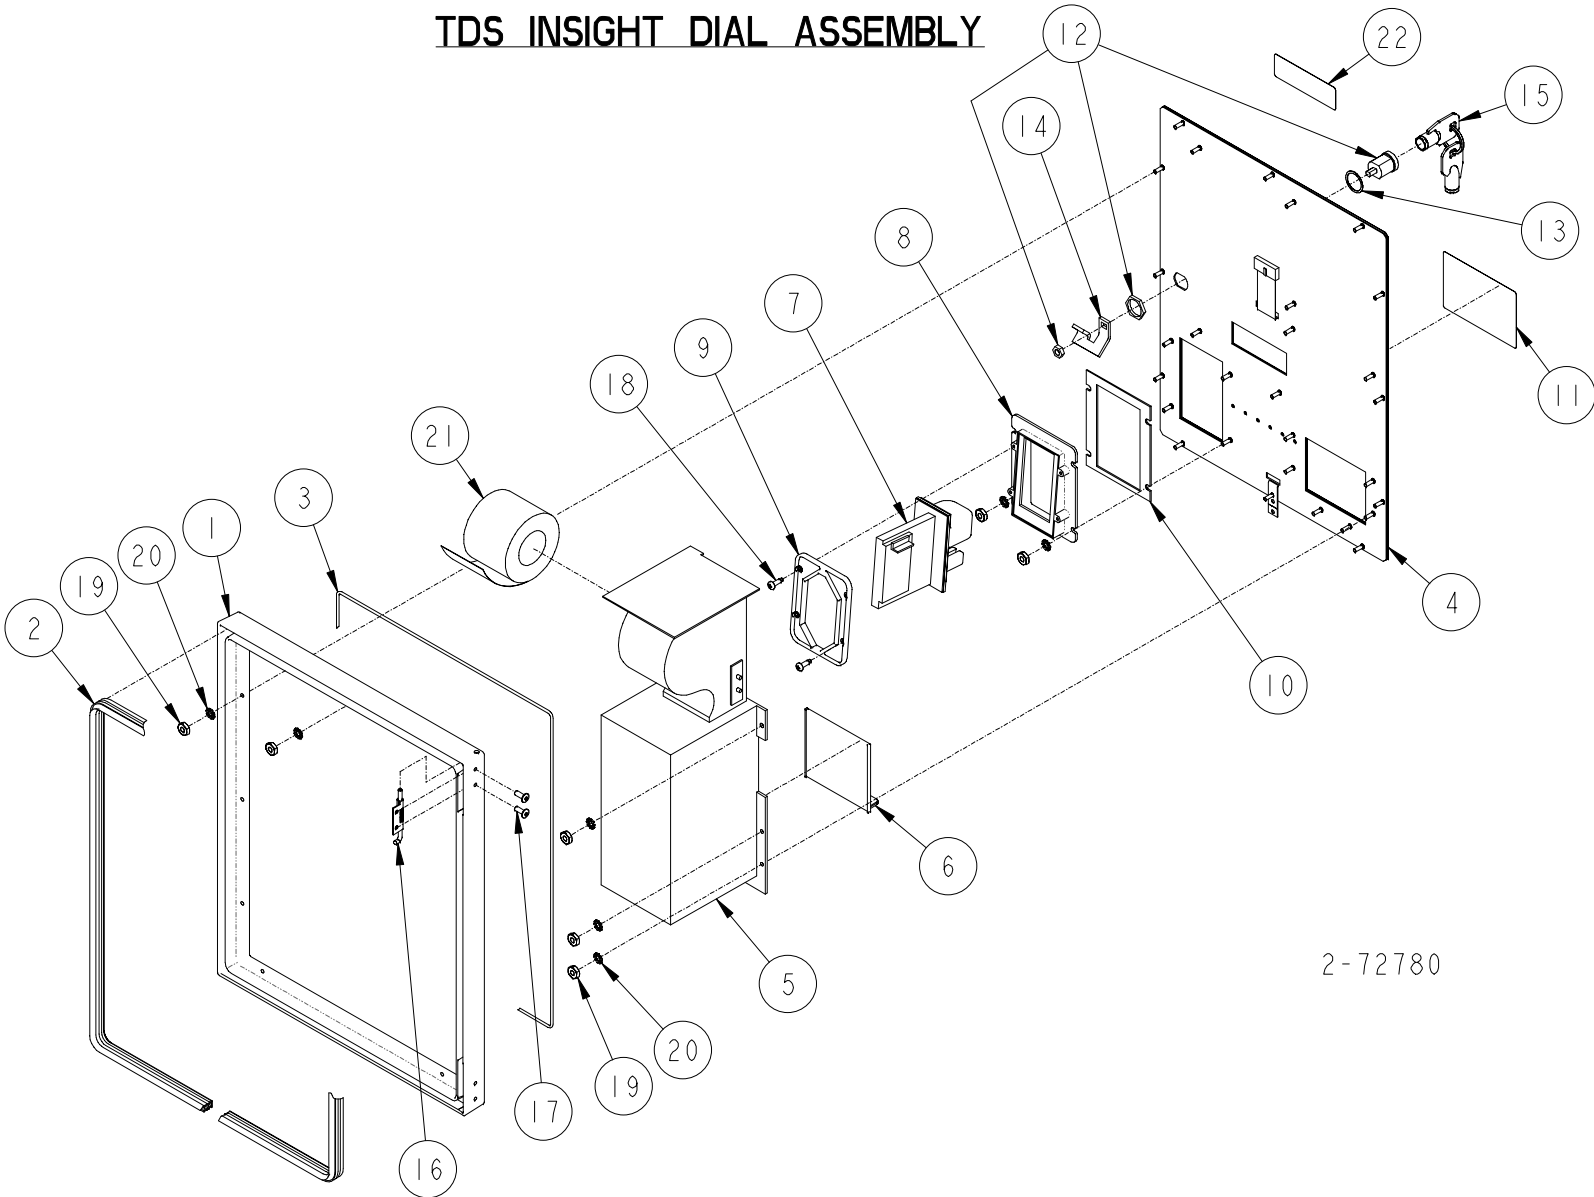

TDS INSIGHT DIAL ASSEMBLY

2-72780

TDS INSIGHT DIAL ASSEMBLY

ITEM NO.	PART NO.	DESCRIPTION	ITEM NO.	PART NO.	DESCRIPTION
1	1-233862	Door Frame	13	2-127656	Lock Gasket
2	1-233681	Dial Seal	14	1-233673	Lock Cam
3	1-233680	Dial Plate Seal	15	2-231841	Tubular Key (TPX 88)
4	<u>Door Panel</u>		16	4180003	Door Hinge Assembly
	5-422755	TDS Insight	17	1-128281	Pop Rivet
	6-422755	Insight	18	1-232848	Phillips Pan Head Self Tapping Screw
	321224-2	Debit (Mobil)	19	03-50211	#6-32 Hex Machine Nut
5	<u>Seiko Printer</u>		20	03-50762	#6 Shakeproof Lockwasher
	3-321147	Hebrew	21	7-230492	Paper Roll
	5-321147	All models except Hebrew	22	2-232704	Decalcomania
6	51-01448-00	Receipt Door	<u>For complete Access Dial Assembly order:</u>		
7	1-321119	Cardreader	321115-5	TDS Plus Insight (Left Side)	
8	1-321150	Card Reader Bezel	321115-6	TDS Insight (Left Side)	
9	1-233683	Card Reader Clamp	321115-8	Card Reader/Printer Insight (Left Side)	
10	1-233687	Cushion	321115-11	Standard DPT With or Without TDS TDS Plus (Left Side)	
11	<u>Debit Keypad Overlay (Customer Specific)</u>		2-72780		
	1-233689	TDS Insight (Left Side)			
	1-233690	TDS Plus Insight (Left Side)			
12	1-231841	Waterproof Lock