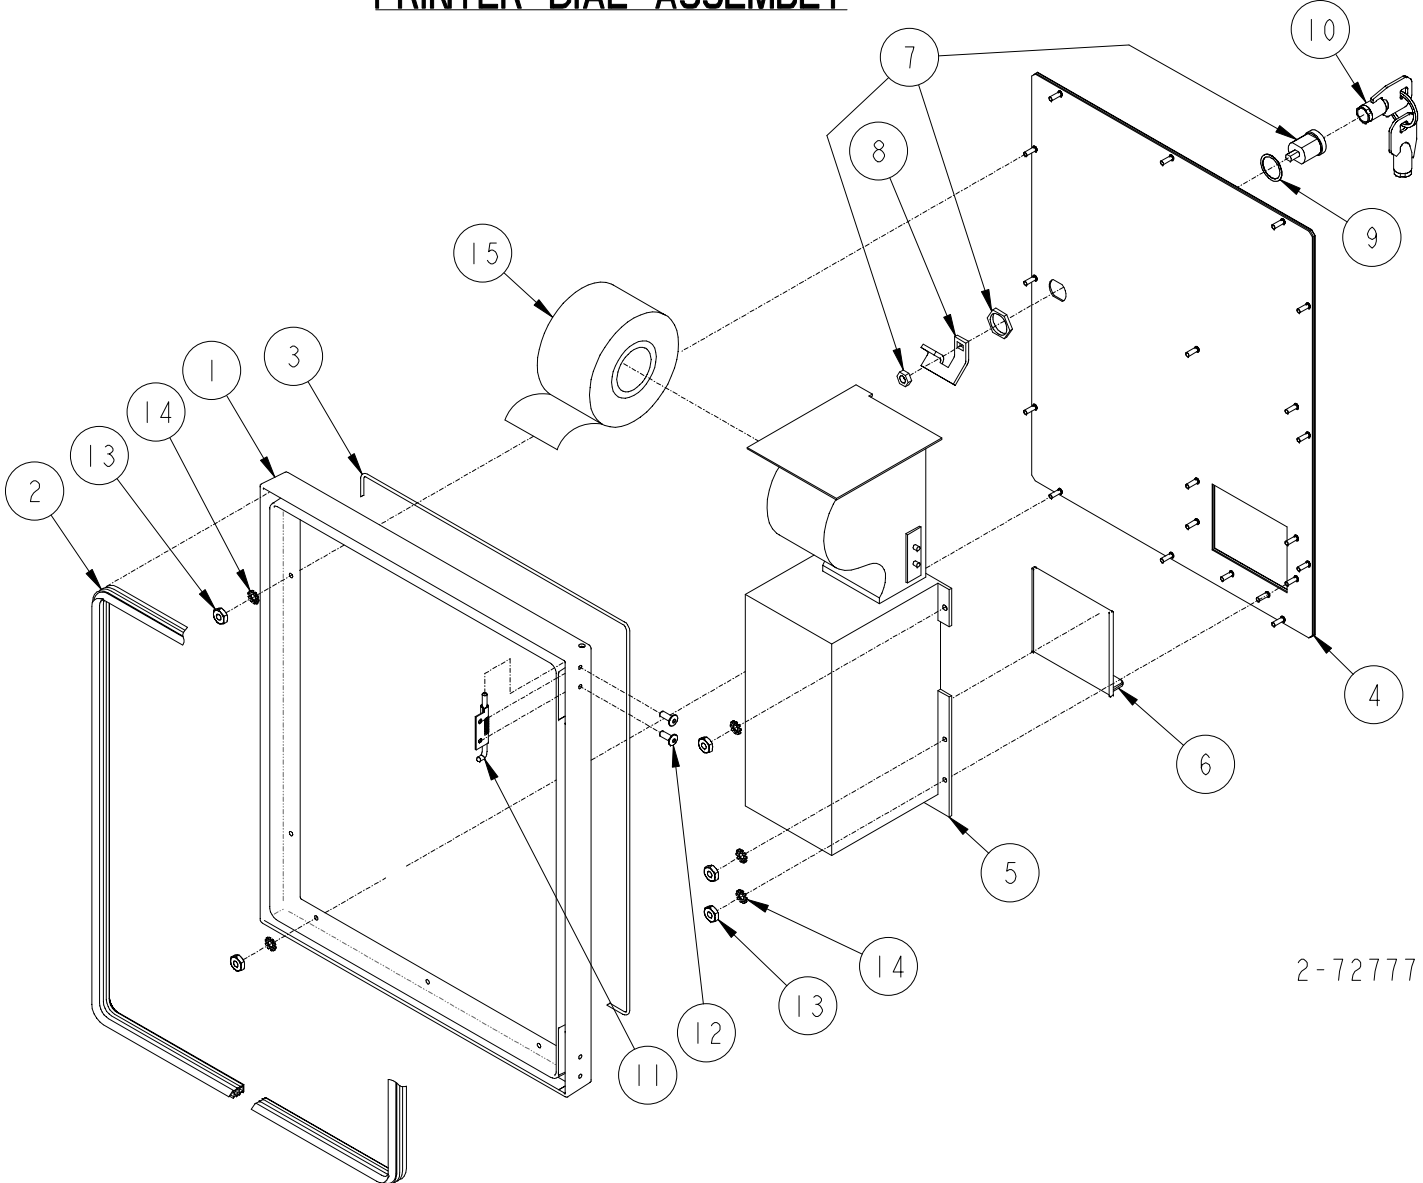

PRINTER DIAL ASSEMBLY

2-72777

PRINTER DIAL ASSEMBLY

ITEM NO.	PART NO.	DESCRIPTION
1	1-233862	Door Frame
2	1-233681	Dial Seal
3	1-233680	Dial Plate Seal
4	7-422755	Door Panel
5	1-321147	Seiko Printer
6	51-01448-00	Receipt Door
7	1-231841	Waterproof Lock
8	1-233673	Lock Cam
9	2-127656	Lock Gasket
10	2-231841	Tubular Key (TPX 88)
11	4180003	Door Hinge Assembly
12	1-128281	Pop Rivet
13	03-50211	#6-32 Hex Machine Nut
14	03-50762	#6 Shakeproof Lockwasher
15	1-233712	Paper Roll

For complete Printer Dial Assembly order 321115-7

2-72777