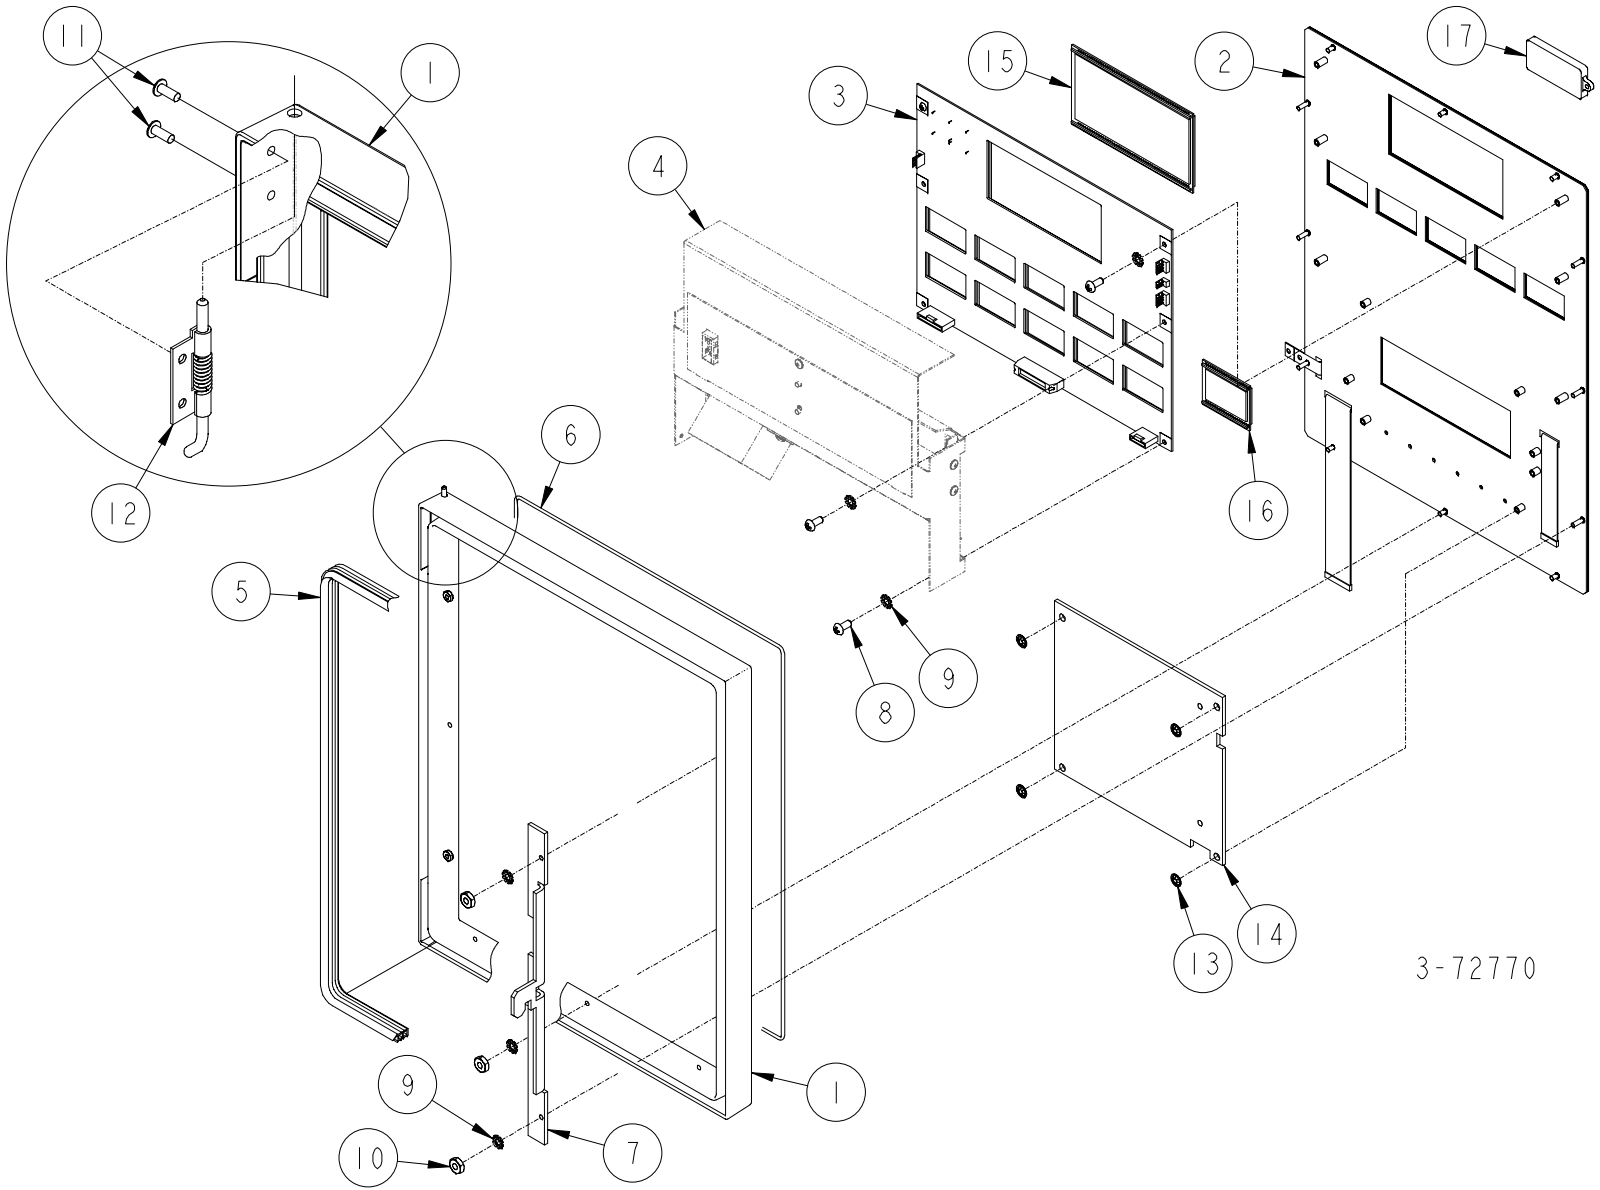

MONEY/VOLUME BACKLIGHT DISPLAY ASSEMBLY

ITEM NO.	PART NO.	DESCRIPTION

1	1-321117	Money/Volume Reflector
2	1-233667	Backlight Shield
3	1-233668	Lamp Bracket
4	2-232121	Lampholder
5	<u>Ballast & Harness Assembly</u>	
	422778-1	120 Volt 60hz
	422778-2	240 Volt 50hz
	422778-3	240 Volt 60hz
6	3-228918	Cable Clamp
7	2-230689	#6 x 3/8" Long Phillips Truss Head Self Tapping Screw
8	03-50762	#6 Shakeproof Lockwasher
9	2-232121	Lampholder Support
10	4-232122	Light

For complete Monry/Volume Backlight Assembly order:

422663-1	120 Volt 60hz
422663-2	240 Volt 50hz
422663-3	240 Volt 60hz

1-72769

MONEY/VOLUME DIAL ASSEMBLY

3-72770