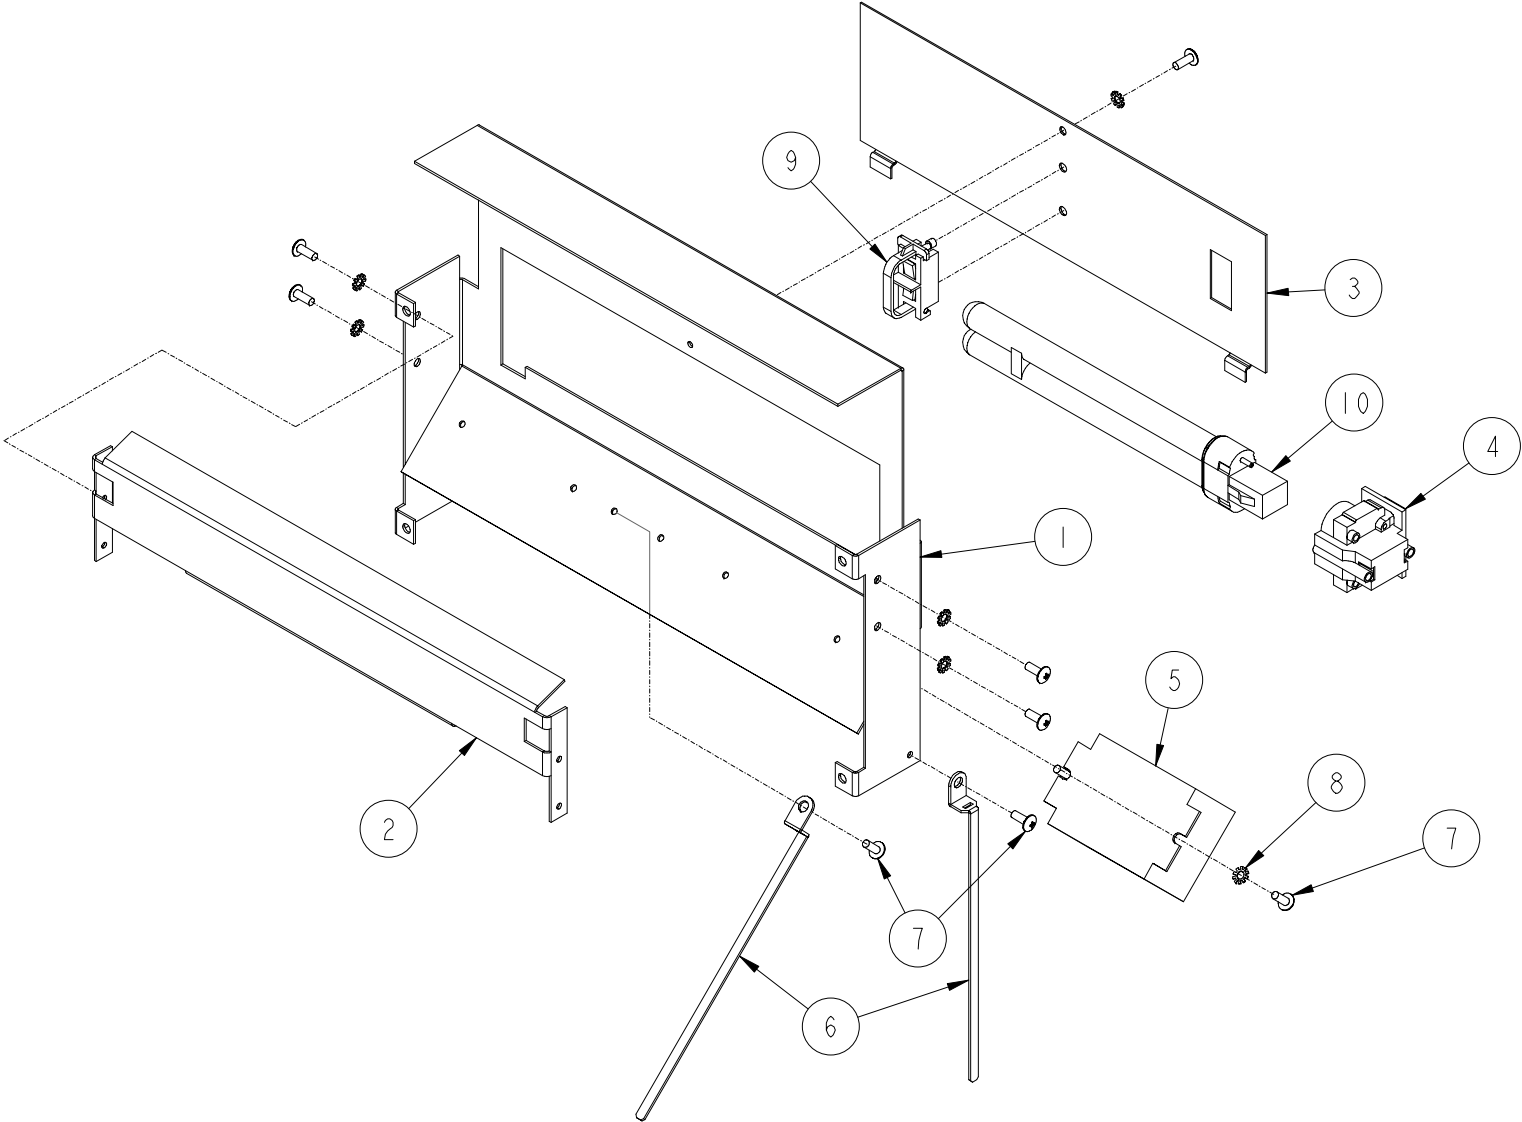

SECTION

Premier “C” Dials

6A

	Page Number
Money/Volume Backlight Display Assembly	6A-2, 6A-3
Money/Volume Dial Assembly	6A-4, 6A-5
<u>Money/Volume Panel Assembly</u>	
No DPT & DPT	6A-6, 6A-7
INSIGHT	6A-8
This page reserved for future use	6A-9
DPT Dial Assembly	6A-10, 6A-11
DPT TDS+ Dial Assembly	6A-12, 6A-13
Insight Dial Assembly	6A-14, 6A-15
Cash Acceptor Dial Assembly	6A-16, 6A-17
Printer & Card Reader Dial Assembly	6A-18, 6A-19
TDS & TDS Plus Insight Dial Assembly	6A-20, 6A-21
Printer Dial Assembly	6A-22, 6A-23
<u>Bar Code Scan</u>	
45" with or without Cash Acceptor	6A-24, 6A-25
30" with Card Reader & Printer	6A-26, 6A-27
TI-RFID Dial Assembly	6A-28, 6A-29
Access Dial Assembly (Left Side) With or Without Pump Stop	6A-30, 6A-31
Dial Blank Assembly (Center & Right Side)	6A-32, 6A-33
Money/Volume Panel Assembly Color Chart	6A-34

MONEY/VOLUME BACKLIGHT DISPLAY ASSEMBLY

1-72769

MONEY/VOLUME BACKLIGHT DISPLAY ASSEMBLY

ITEM NO.	PART NO.	DESCRIPTION
----------	----------	-------------

1	1-321117	Money/Volume Reflector
2	1-233667	Backlight Shield
3	1-233668	Lamp Bracket
4	2-232121	Lampholder
5	<u>Ballast & Harness Assembly</u>	
	422778-1	120 Volt 60hz
	422778-2	240 Volt 50hz
	422778-3	240 Volt 60hz
6	3-228918	Cable Clamp
7	2-230689	#6 x 3/8" Long Phillips Truss Head Self Tapping Screw
8	03-50762	#6 Shakeproof Lockwasher
9	2-232121	Lampholder Support
10	4-232122	Light