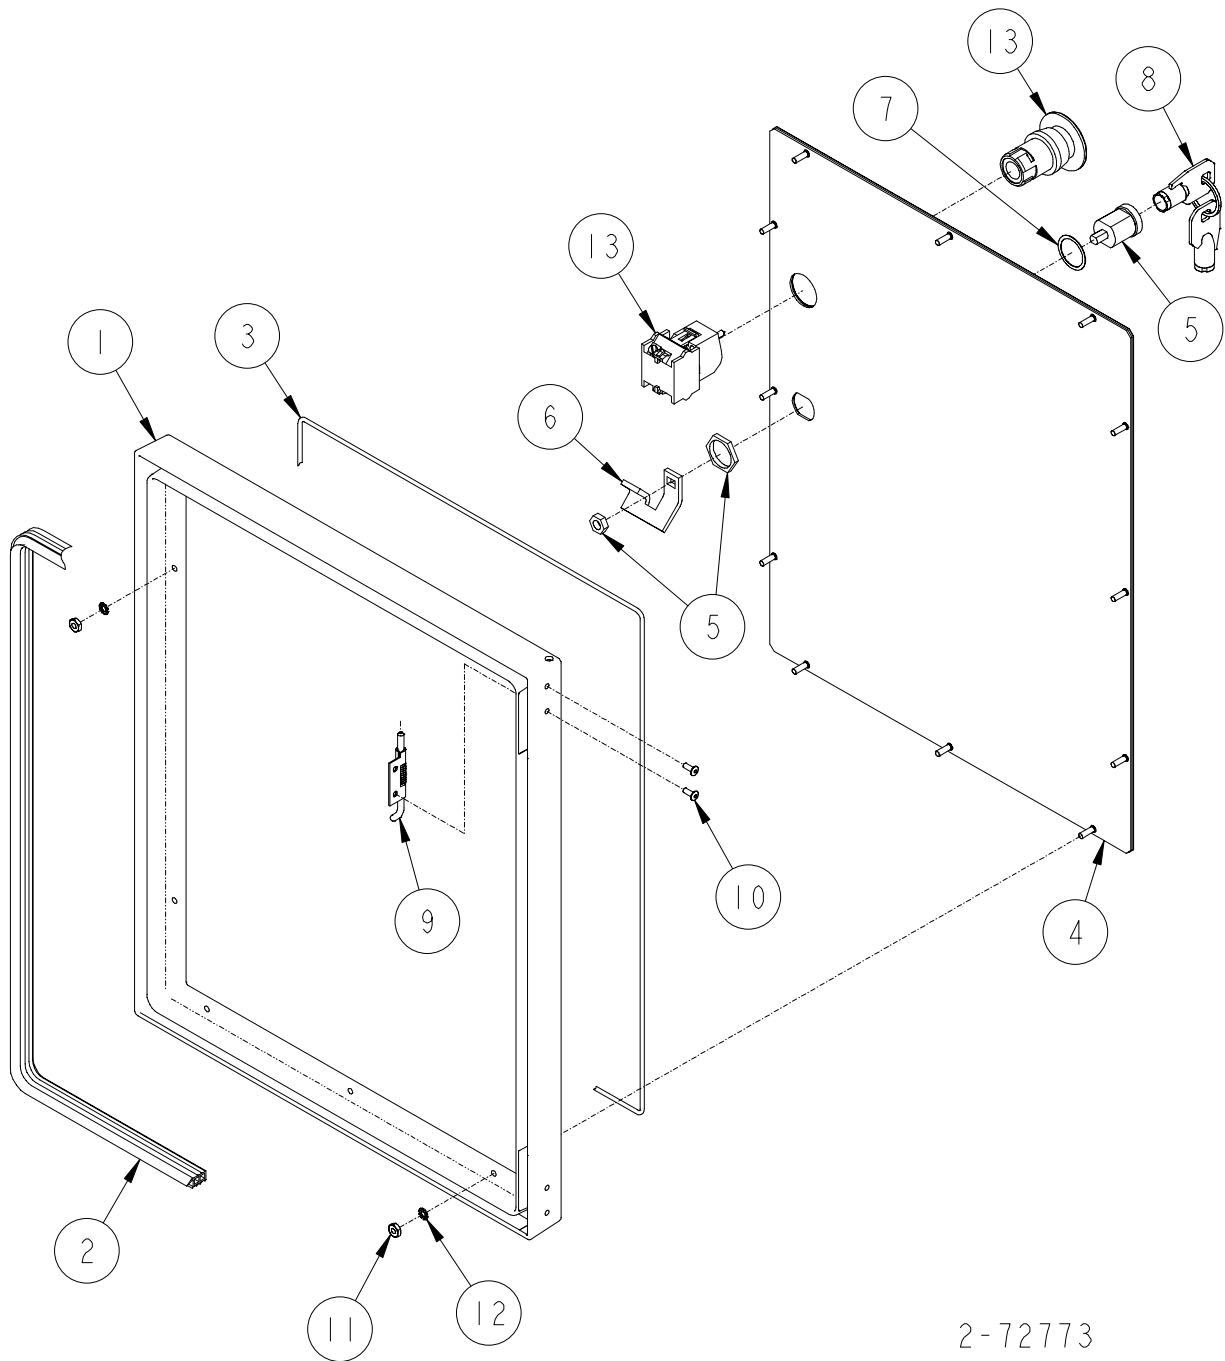

1-72951

TI-RFID DIAL ASSEMBLY

1-72974

TI-RFID DIAL ASSEMBLY

ITEM NO.	PART NO.	DESCRIPTION	ITEM NO.	PART NO.	DESCRIPTION
1	2-127656	Lock Gasket	26	4180003	Door Hinge Assembly
2	1-128281	Pop Rivet	27	12-422755	Door Panel
3	1-228671	#8-32 Capped Washer Locknut	28	422951-1	LED Board Assembly
4	5-229276	Hex Standoff	29	51-01448-00	Receipt Door
5	10-230684	#6-32 x 1/2" Long M-F Standoff	30	26-50021	#40-40 x 1/4" Long Phillips Round Head Machine Screw
6	11-230684	#6-32 x 3/8" Long M-F Standoff	31	88-50021	#6-32 x 1/4" Long Phillips Round Head Machine Screw
7	1-231841	Waterproof Lock	32	03-50211	#6-32 Hex Machine Nut
8	2-231841	Tubular Key (TPX 88)	33	01-50762	#4 Shakeproof Lockwasher
9	1-232848	Phillips Pan Head Self Tapping Screw	34	03-50762	#6 Shakeproof Lockwasher
10	1-233673	Lock Cam			
11	1-233680	Dial Plate Seal	35	<u>Tag (Demo Use)</u>	
12	1-233681	Dial Seal		6-321627	Vehicle
13	1-233683	Card Reader Clamp		7-321627	Key
14	1-233687	Cushion		<u>For complete TI-RFID Dial Assembly order:</u>	
15	1-233712	Paper Roll		321115-17	Less Card Reader & Printer
16	1-233767	Multi Protocol Reader			
17	233787-1	Display Panel Assembly			
18	1-233809	LED Diffuser			
19	1-233862	Door Frame			
20	6-320484	RFID Cushion			
21	1-321119	Cardreader			
22	1-321147	Seiko Printer			
23	1-321150	Card Reader Bezel			
24	1-321464	RFID Display Panel			
25	1-321465	RFID Antenna Assembly			

1-72974

ACCESS DIAL ASSEMBLY
(LEFT SIDE)
WITH OR WITHOUT PUMP STOP

2-72773

ACCESS DIAL ASSEMBLY
(Left Side)
WITH OR WITHOUT PUMP STOP

ITEM NO.	PART NO.	DESCRIPTION
1	1-233862	Door Frame
2	1-233681	Dial Seal
3	1-233680	Dial Plate Seal
4	<u>Door Panel</u>	
	1-422755	No Emergency Stop Switch Hole
	15-422755	With Emergency Stop Switch Hole
5	1-231841	Waterproof Lock
6	1-233673	Lock Cam
7	2-127656	Lock Gasket
8	2-231841	Tubular Key (TPX 88)
9	4180003	Door Hinge Assembly
10	1-128281	Pop Rivet
11	03-50211	#6-32 Hex Machine Nut
12	03-50762	#6 Shakeproof Lockwasher
13	3-229609	Emergency Stop Switch