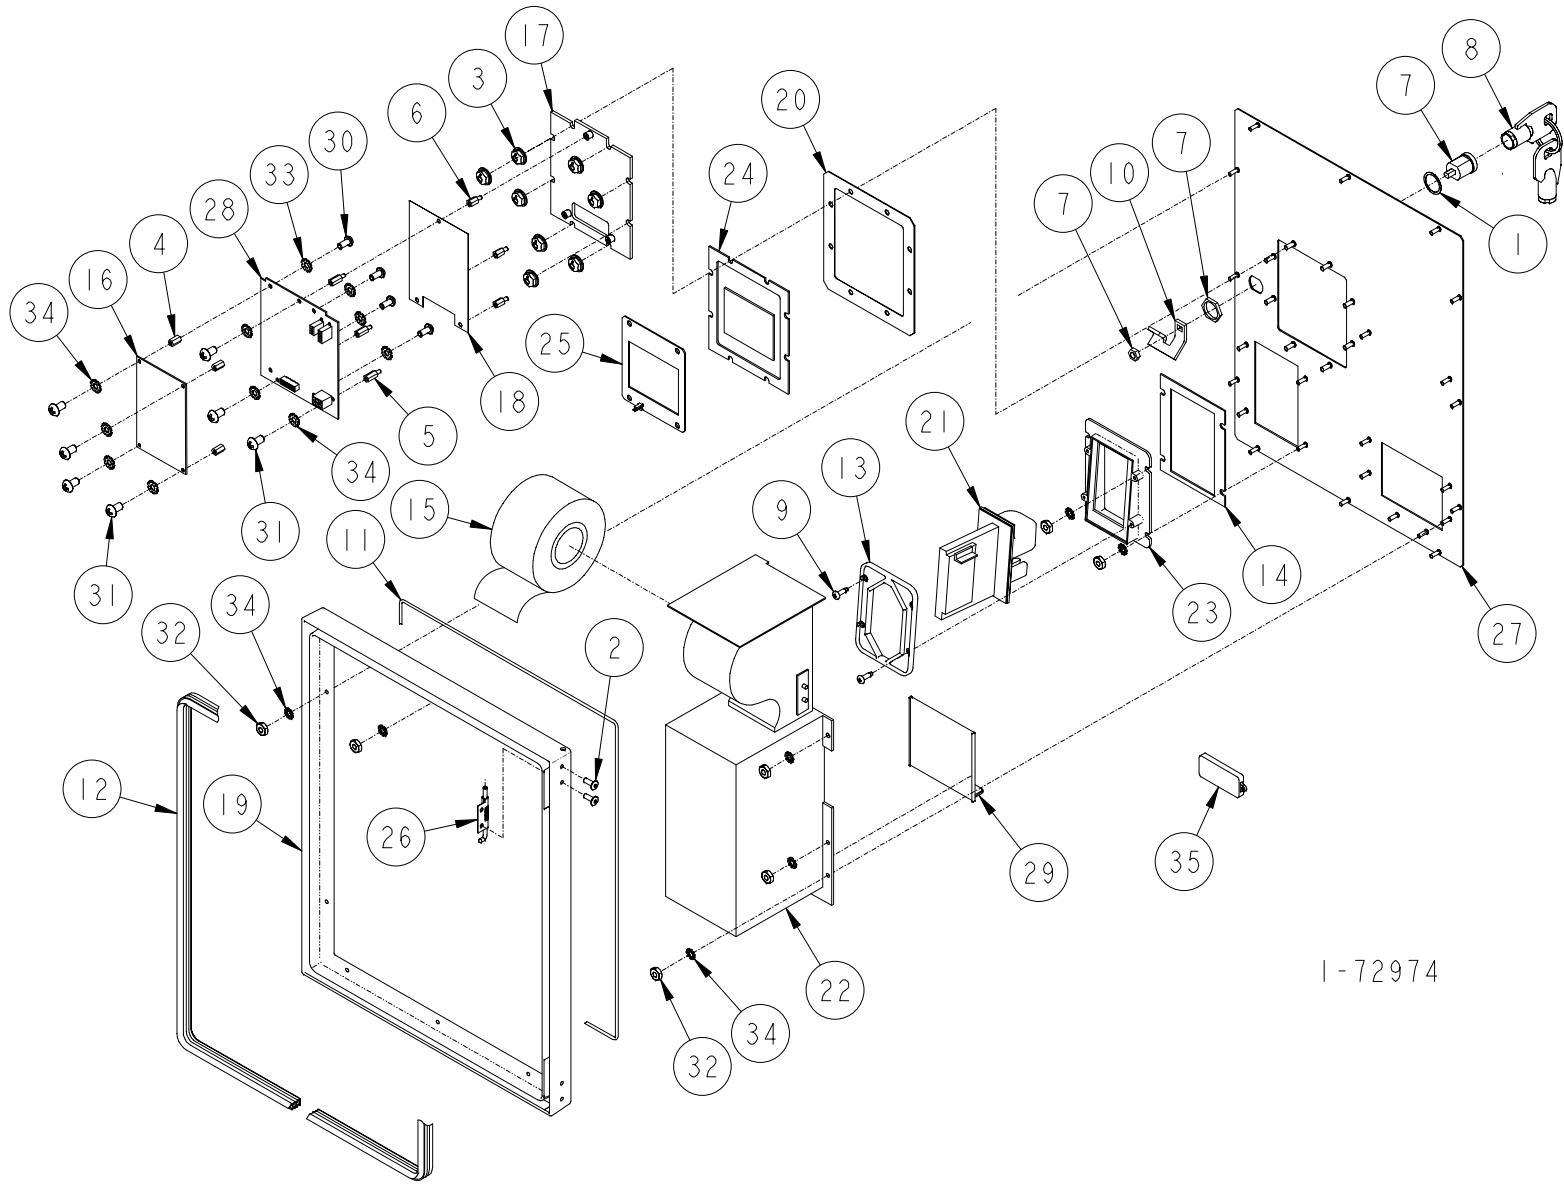

TI-RFID DIAL ASSEMBLY

1-72974

TI-RFID DIAL ASSEMBLY

ITEM NO.	PART NO.	DESCRIPTION	ITEM NO.	PART NO.	DESCRIPTION
1	2-127656	Lock Gasket	26	4180003	Door Hinge Assembly
2	1-128281	Pop Rivet	27	12-422755	Door Panel
3	1-228671	#8-32 Capped Washer Locknut	28	422951-1	LED Board Assembly
4	5-229276	Hex Standoff	29	51-01448-00	Receipt Door
5	10-230684	#6-32 x 1/2" Long M-F Standoff	30	26-50021	#40-40 x 1/4" Long Phillips Round Head Machine Screw
6	11-230684	#6-32 x 3/8" Long M-F Standoff	31	88-50021	#6-32 x 1/4" Long Phillips Round Head Machine Screw
7	1-231841	Waterproof Lock	32	03-50211	#6-32 Hex Machine Nut
8	2-231841	Tubular Key (TPX 88)	33	01-50762	#4 Shakeproof Lockwasher
9	1-232848	Phillips Pan Head Self Tapping Screw	34	03-50762	#6 Shakeproof Lockwasher
10	1-233673	Lock Cam			
11	1-233680	Dial Plate Seal	35	<u>Tag (Demo Use)</u>	
12	1-233681	Dial Seal		6-321627	Vehicle
13	1-233683	Card Reader Clamp		7-321627	Key
14	1-233687	Cushion		<u>For complete TI-RFID Dial Assembly order:</u>	
15	1-233712	Paper Roll		321115-17	Less Card Reader & Printer
16	1-233767	Multi Protocol Reader			
17	233787-1	Display Panel Assembly			
18	1-233809	LED Diffuser			
19	1-233862	Door Frame			
20	6-320484	RFID Cushion			
21	1-321119	Cardreader			
22	1-321147	Seiko Printer			
23	1-321150	Card Reader Bezel			
24	1-321464	RFID Display Panel			
25	1-321465	RFID Antenna Assembly			

1-72974